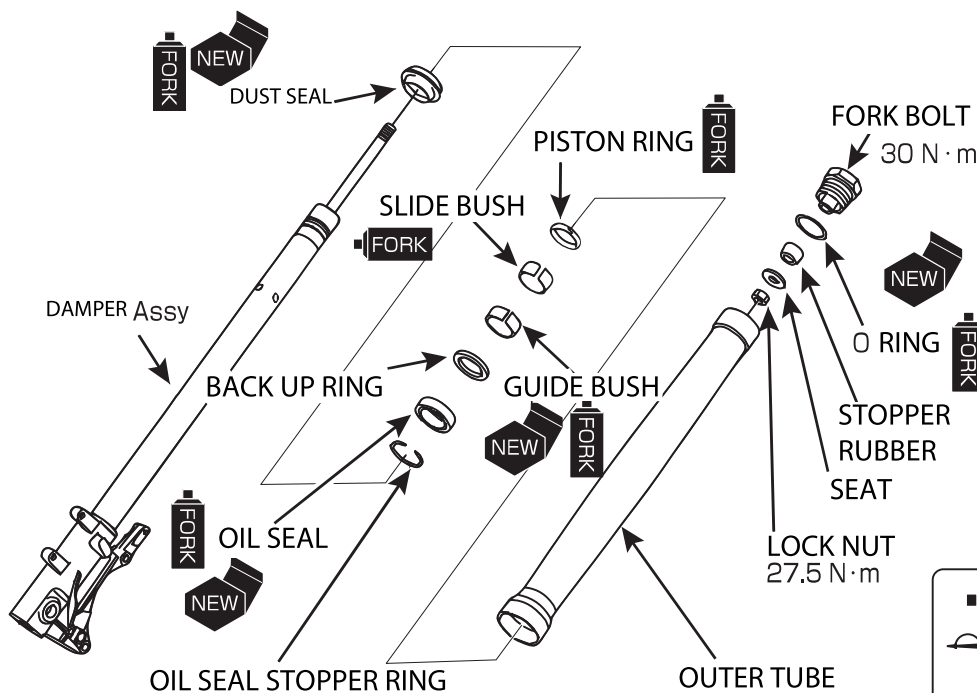

FRONT FORK SEAL SET (K-PIT)

| | | |
|-------|---------------------------------------|---|
| 商品コード | (GROM JC61 former model) 70-500-14320 | (MONKEY 125/ GROM latter model / etc) 70-500-14440 |
| 適合車種 | GROM (FNO,JC61-1000001 ~ 1299999) | MONKEY 125 (JB02) GROM (FNO,JC61-1300001 ~ /JC75) GROM /GROM5 (HRC RACE BASE VEHICLE) |

- Thank you for purchasing Kitaco product. Read and understand the instruction before installing.
- Installing this parts, you may need various special tools or rubber seal SET.

ATTENTIONS (MUST READ)

- **When installing, please refer to manufacturer HONDA service manual for each vehicle type.**
- We are not responsible for damages and accidents caused by assembling mistake and improper setting.
- Do not modify the way which is not listed or it will cause damage and trouble.
- Please ask authorized mechanic for assembling and setting. Ask a specialist at specialty shop if you do not understand the role of the surrounding parts.
- Please check and make sure each part of bolts and nuts are not loose before running.
- FRONT FORK SEAL SET is designed and made exclusive for MONKEY 125(JB02)/GROM(FNO,JC61-1300001~/JC75)/GROM/GROM5(HRC RACE BASE VEHICLE), do not use other models.

This instruction sheet is for the person who has basic knowledge for maintenance. Do not operate if you do not have skill and knowledge.

| PACKING LIST | | FORMER GROM | MONKEY ETC | |
|---------------------------|--------------|-------------|------------|--------|
| NAME | CODE | QTY | | REMARK |
| GUIDE BUSH | 500-1432901 | × 1 | × 1 | |
| OIL SEAL SET | 500-1432902 | × 1 | × 1 | |
| SEALING WASHER (8x12.9x1) | 500-1432903 | × 1 | - | |
| O RING (31.5x2.6) | 70-967-34010 | × 1 | × 1 | OK-01 |

JC-61 GROM (FORMER)

- APPLY FORK OIL
- APPLY SCREW LOCKING ADHESIVE
- EXCHANGE NEW/ KITACO ONE

OPTINAL : FRONT FORL OUTER TUBE

CODE : (BLACK) 500-1432250

APPLICATION:GROM (JC61/75)