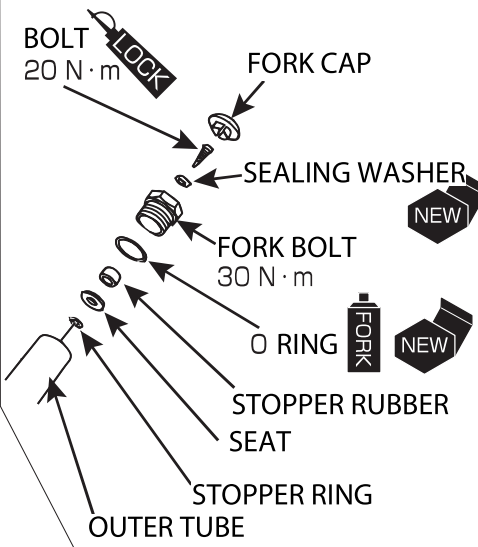

FRONT FORK SEAL SET (K-PIT)

| | | |
|-------|---------------------------------------|---|
| 商品コード | (GROM JC61 former model) 70-500-14320 | (MONKEY 125/ GROM latter model / etc) 70-500-14440 |
| 適合車種 | GROM (FNO,JC61-1000001 ~ 1299999) | MONKEY 125 (JB02) GROM (FNO,JC61-1300001 ~ /JC75) GROM /GROM5 (HRC RACE BASE VEHICLE) |

- Thank you for purchasing Kitaco product. Read and understand the instruction before installing.
- Installing this parts, you may need various special tools or rubber seal SET.

ATTENTIONS (MUST READ)

- **When installing, please refer to manufacturer HONDA service manual for each vehicle type.**
- We are not responsible for damages and accidents caused by assembling mistake and improper setting.
- Do not modify the way which is not listed or it will cause damage and trouble.
- Please ask authorized mechanic for assembling and setting. Ask a specialist at specialty shop if you do not understand the role of the surrounding parts.
- Please check and make sure each part of bolts and nuts are not loose before running.
- FRONT FORK SEAL SET is designed and made exclusive for MONKEY 125(JB02)/GROM(FNO,JC61-1300001~/JC75)/GROM/GROM5(HRC RACE BASE VEHICLE), do not use other models.

This instruction sheet is for the person who has basic knowledge for maintenance. Do not operate if you do not have skill and knowledge.

| PACKING LIST | | FORMER GROM | MONKEY ETC | |
|---------------------------|--------------|-------------|------------|--------|
| NAME | CODE | QTY | | REMARK |
| GUIDE BUSH | 500-1432901 | × 1 | × 1 | |
| OIL SEAL SET | 500-1432902 | × 1 | × 1 | |
| SEALING WASHER (8x12.9x1) | 500-1432903 | × 1 | - | |
| O RING (31.5x2.6) | 70-967-34010 | × 1 | × 1 | OK-01 |

JC-61 GROM (FORMER)

- APPLY FORK OIL
- APPLY SCREW LOCKING ADHESIVE
- EXCHANGE NEW/ KITACO ONE

OPTINAL : FRONT FORL OUTER TUBE

CODE : (BLACK) 500-1432250

APPLICATION:GROM (JC61/75)