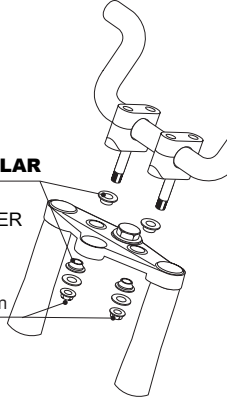

HANDLE RIGID MOUNT COLLAR SET	APPLICATION : GROM (JC61)
CODE : (BLACK) 567-1432000 (GOLD) 567-1432010	

- この度はキタコ製品をお買い求め頂き誠に有難うございます。説明文を良く理解して正しい取付を行って下さい。

■ ATENTIONS (MUST READ)

- HANDLE RIGID MOUNT COLLAR SET is designed and made exclusive for GROM, do not use on other models.
- Do not modify the way which is not listed or it will cause damage and trouble.
- We are not responsible for damages and accidents caused by assembling mistake and improper setting.
- Please ask mechanic for assembling and setting.
- Ask a specialist at specialty shop if you do not understand the role of the surrounding parts.
- Refer to the manufacturer HONDA service manual when installation
- Bolts and nuts may get loosen by engine vibration.
- Please check and make sure each part of bolts and nuts are not loose before running.
- This instruction sheet is for the instruction with stock condition.
- Please contact a mechanic nearby immediately when you find something unusual.
- ※Metal and resin products get rusty and fluctuate in intensity, depending on how to use and how long you use.
- ※Alumite products tend to be tarnishable, across the ages.

PACKING LIST		
NAME	CODE	QTY
RIGID MOUNT COLLAR	-	4

- ※Make sure to refer to Honda service manual together with this instruction.

RIGID MOUNT COLLAR

Exchange with
HANDLE CUSHION RUBBER

Tightening torque : 2.7N · m