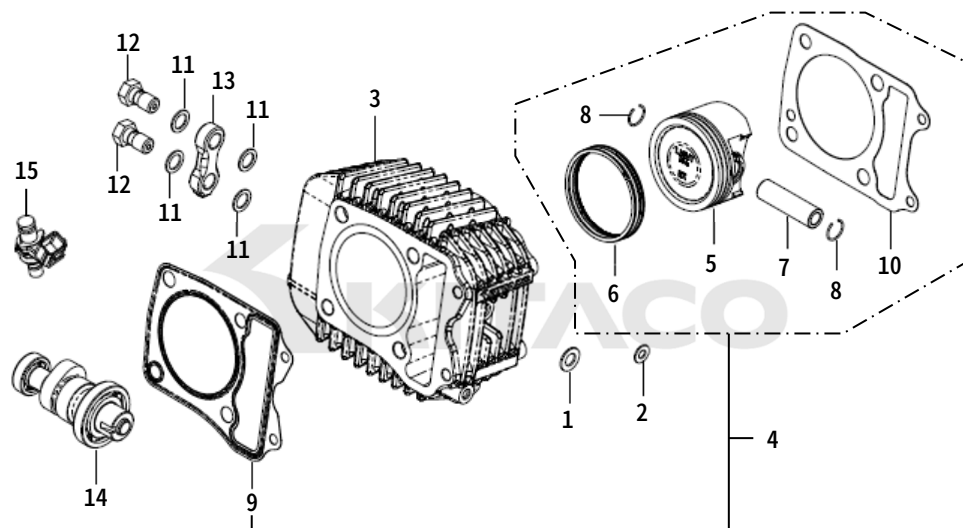

CAMSHAFT/CYLINDER/PISTON

Ref. No.	Part No.	Description	QTY		
			LIGHT 164	LIGHT 181	
1	70-090-14321	シーリングワッシャー (ガイドローラーピン)	1	-	SEALING WASHER (GUIDE ROLLER PIN)
2	70-092-14321	シーリングワッシャー (カムチェーンテンショナー)	1	-	SEALING WASHER (CAM CHAIN TENSIONER)
3	311-1444150	シリンダー - 60MM (ブラック)	1	-	CYLINDER 60MM (BLACK)
4	350-1444100	ライト 164CC ピストン KIT	-	-	LIGHT 164cc PISTON KIT
5	351-1444100	ライト 164CC ピストン 60MM	1	-	LIGHT 164cc PISTON 60MM
6	352-0006600	ピストンリング 60MM	1	-	PISTON RING 60MM
7	353-0001345	ピストンピン 13X45	1	-	PISTON PIN 13X45
8	354-0000130	ピンクリップ 13MM	2	-	PISTON PIN CLIP 13MM
9	961-1432310	シリンダーヘッドガスケット 60MM	1	-	CYLINDER HEAD GASKET 60MM
10	70-962-14321	シリンダーベースガスケット	1	-	CYLINDER BASE GASKET
11	-	シーリングワッシャー 10MM	4	-	SEALING WASHER 10MM
-	0900-771-90002	シーリングワッシャー 10MM (10PCS)	-	-	SEALING WASHER 10MM (10PCS)
12	771-0900900	ユニオンボルト M10 (レッド)	2	-	UNION BOLT M10 (RED)
13	771-9000450	オイルパスCOMP 28.5MM (ブラック)	1	-	OIL PASS COMP 28.5MM (BLACK)
14	300-1432010	ハイカムシャフト タイプ 2	1	-	CAMSHAFT COMP TYPE2
15	403-9000020	インジェクタ x1.6 (K002)	1	-	INJECTOR 1.6 (K002)