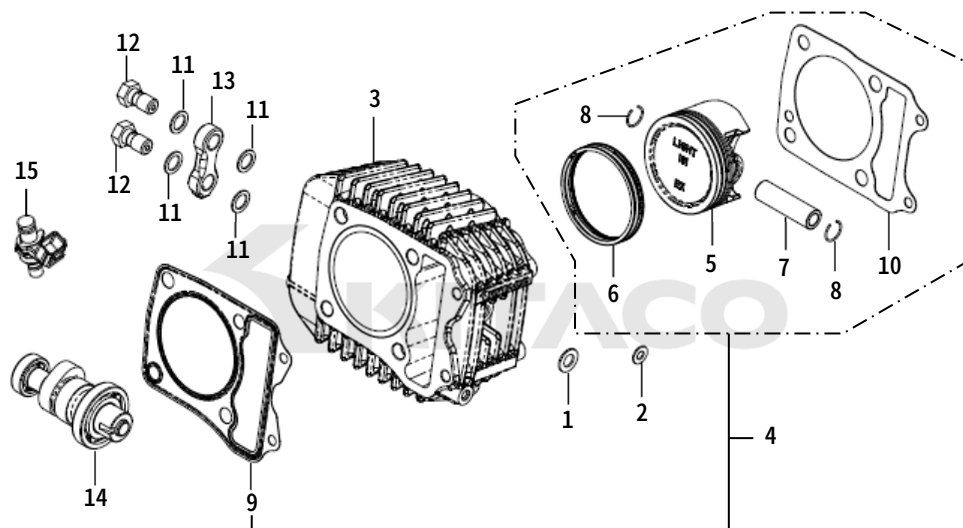

CAMSHAFT/CYLINDER/PISTON

Ref. No.	Part No.	Description	QTY		
			LIGHT 164	LIGHT 181	
1	70-090-14321	シーリングワッシャー (ガイドローラーピン)	-	1	SEALING WASHER (GUIDE ROLLER PIN)
2	70-092-14321	シーリングワッシャー (カムチェーンテンショナー)	-	1	SEALING WASHER (CAM CHAIN TENSIONER)
3	311-1444250	シリンダー - 63MM (ブラック)	-	1	CYLINDER 63MM (BLACK)
4	350-1432600	ライト 181CC ピストン KIT	-	-	LIGHT 181cc PISTON KIT
5	351-1432600	ライト 181CC ピストン 63MM	-	1	LIGHT 181cc PISTON 63MM
6	352-0006630	ピストンリング 63MM	-	1	PISTON RING 63MM
7	353-0001345	ピストンピン 13X45	-	1	PISTON PIN 13X45
8	354-0000130	ピンクリップ 13MM	-	2	PISTON PIN CLIP 13MM
9	961-1432320	シリンダーヘッドガスケット 63MM	-	1	CYLINDER HEAD GASKET 63MM
10	70-962-14321	シリンダーベースガスケット	-	1	CYLINDER BASE GASKET
11	-	シーリングワッシャー 10MM	-	4	SEALING WASHER 10MM
-	0900-771-90002	シーリングワッシャー 10MM (10PCS)	-	-	SEALING WASHER 10MM (10PCS)
12	771-0900900	ユニオンボルト M10 (レッド)	-	2	UNION BOLT M10 (RED)
13	771-9000450	オイルパスCOMP 28.5MM (ブラック)	-	1	OIL PASS COMP 28.5MM (BLACK)
14	300-1432010	ハイカムシャフト タイプ 2	-	1	CAMSHAFT COMP TYPE2
15	403-9000020	インジェクタ x1.6 (K002)	-	1	INJECTOR 1.6 (K002)