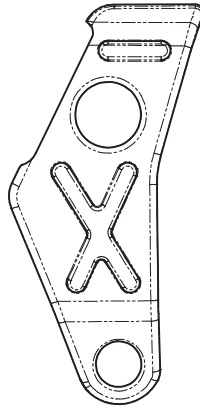

<b>HEEL PLATE</b>	APPLICATION:CT125 HUNTER CUB (JA55/65)
CODE :	
BLACK : 516-1470850	SILVER : 516-1470860

Thank you for purchasing Kitaco product. Read and understand the instruction before installing.

### ATTENTION (MUST READ)

- This instruction sheet is for the instruction for genuine condition.
- This product is designed and made exclusive for application vehicles, do not use other models. Do not modify the way which is not listed or it will cause damage and trouble.
- We are not responsible for violation of law or damages and accidents caused by assembling mistake and improper setting.
- Please ask authorized mechanic for assembling and setting.
- Refer to the manufacturer service manual when installation.
- Bolts, sticking seal and nuts may get loosen by engine vibration. Make sure not to loosen any bolts and nuts before driving.
- ※ Metal/resin/alumite products get discolored/rust for ages as well as how to use. Please understand when using.

PACKING LIST		
NAME		QTY
HEEL PLATE L	L	x1
HEEL PLATE R	R	x1

L SIDE (LEFT)

R SIDE (RIGHT)

#### ● READY TO STICK

- Make sure where to stick before stick seal.
- Note the following, install to step heel plate position with double sided-tape.