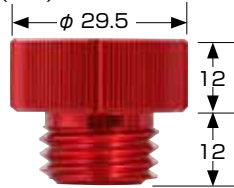

**BODY RELATED DRESS-UP PARTS**

**SUPER CUB C125**

**OLDIES-STYLE DESIGN  
OIL FILLER CAP!**

Dress-up with oldies style oil filler cap newly released!!

Tightens with  
10mm socket  
wrench

● SIZE (mm)

**OIL FILLER CAP (type2)**

COLOR	CODE	PRICE
RED	307-1310820	¥2,800
BLACK	307-1310850	
SILVER	307-1310860	
GOLD	307-1310870	
● UNIVERSAL ● ALUMINUM MACHINED ● ALUMITE FINISH ● SIZE : M20 x P2.5 ● O-RING INCLUDED ● SOLD EACH		
APPLICATION	SUPER CUB C125 (JA48), MONKEY 125 (JB02), GROM (JC61/75) etc.	

**FOR MORE CONVENIENT WAY!!**

Very convenient when touring & shopping to hang up your helmet for a short time.

**HELMET HOLDER**

CODE	PRICE
564-1310090	¥3,600
● STAY : STAINLESS STEEL ● HELMET LOCK type 2 (BODY : CHROME) ● INSTALLING BOLT & COLLAR INCLUDED (2 SPARE KEYS INC.)	
APPLICATION	SUPER CUB C125 (JA48)