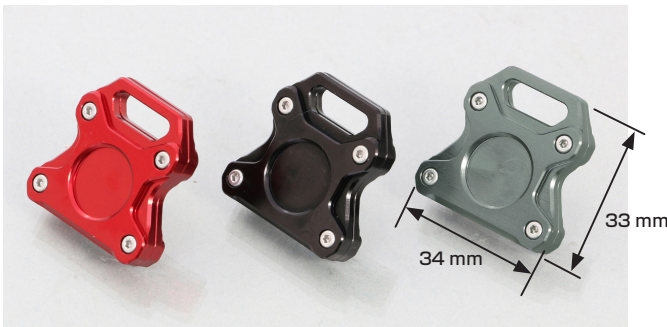

ACCESSORY RELATED PARTS

HONDA

**ALUMINUM MACHINED BILLET COVER!
 3 TYPES NEWLY RELEASED!!**

MONKEY

CROSS CUB

CT125 HUNTER CUB

type1 : RED

type2 : BLACK

type3 : GUN-METALLIC

Removes resin part of main key, install aluminum machined billet cover for dress-up!

BILLET KEY COVER type1

COLOR	CODE	PRICE
RED	000-9021120	¥2,200
BLACK	000-9021150	
GUN-METALLIC	000-9021190	
● ALUMINUM MACHINED ● ALUMITE FINISH ● SOLD EACH ● HONDA BLANK KEY NUMBER : 35121-KEE-630 APPLICATION SUPER CUB, MONKEY · GORILLA, GROM (FNo.JC61-1000001~1099999)		

Please make sure whether there is enough space around key box.

BILLET KEY COVER type2

COLOR	CODE	PRICE
RED	000-9021220	¥2,200
BLACK	000-9021250	
GUN-METALLIC	000-9021290	
● ALUMINUM MACHINED ● ALUMITE FINISH ● SOLD EACH ● HONDA BLANK KEY NUMBER : 35121-MN9-611, 35122-K26-800 APPLICATION GROM (FNo.JC61-1100001 ~ /JC75/JC92) etc.		

Please make sure whether there is enough space around key box.

BILLET KEY COVER type3

COLOR	CODE	PRICE
RED	000-9021320	¥2,800
BLACK	000-9021350	
GUN-METALLIC	000-9021390	
● ALUMINUM MACHINED ● ALUMITE FINISH ● SOLD EACH ● HONDA BLANK KEY NUMBER : 351111-KOF-T01 APPLICATION MONKEY 125, CT125 · HUNTER CUB etc.		