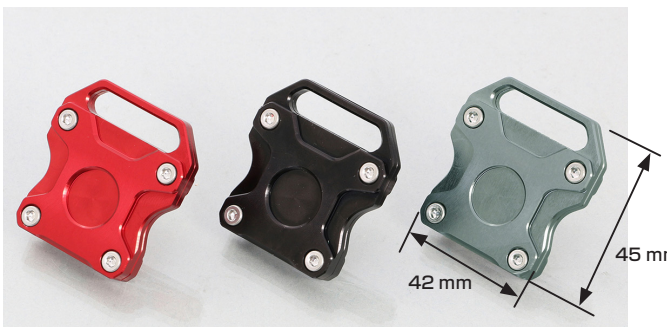

type3 : GUN-METALLIC

Removes resin part of main key, install aluminum machined billet cover for dress-up!

BILLET KEY COVER type1

COLOR	CODE	PRICE
RED	000-9021120	¥2,200
BLACK	000-9021150	
GUN-METALLIC	000-9021190	
● ALUMINUM MACHINED ● ALUMITE FINISH ● SOLD EACH ● HONDA BLANK KEY NUMBER : 35121-KEE-630 APPLICATION SUPER CUB, MONKEY · GORILLA, GROM (FNo.JC61-1000001~1099999)		

Please make sure whether there is enough space around key box.

BILLET KEY COVER type2

COLOR	CODE	PRICE
RED	000-9021220	¥2,200
BLACK	000-9021250	
GUN-METALLIC	000-9021290	
● ALUMINUM MACHINED ● ALUMITE FINISH ● SOLD EACH ● HONDA BLANK KEY NUMBER : 35121-MN9-611, 35122-K26-800 APPLICATION GROM (FNo.JC61-1100001 ~ /JC75/JC92) etc.		

Please make sure whether there is enough space around key box.

BILLET KEY COVER type3

COLOR	CODE	PRICE
RED	000-9021320	¥2,800
BLACK	000-9021350	
GUN-METALLIC	000-9021390	
● ALUMINUM MACHINED ● ALUMITE FINISH ● SOLD EACH ● HONDA BLANK KEY NUMBER : 351111-KOF-T01 APPLICATION MONKEY 125, CT125 · HUNTER CUB etc.		