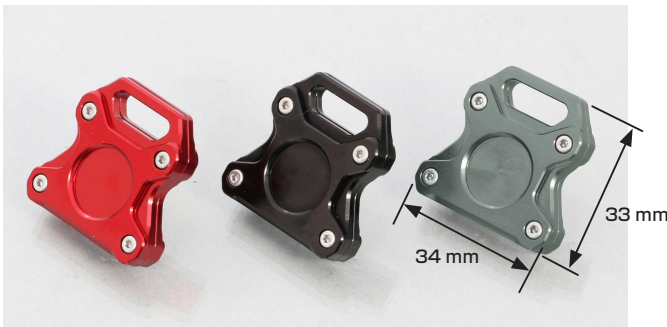

ACCESSORY RELATED PARTS

HONDA

**ALUMINUM MACHINED BILLET COVER!
 3 TYPES NEWLY RELEASED!!**

MONKEY

CROSS CUB

CT125 HUNTER CUB

type1 : RED

type2 : BLACK

type3 : GUN-METALLIC

Removes resin part of main key, install aluminum machined billet cover for dress-up!

BILLET KEY COVER type1

COLOR	CODE	PRICE
RED	000-9021120	¥2,200
BLACK	000-9021150	
GUN-METALLIC	000-9021190	
● ALUMINUM MACHINED ● ALUMITE FINISH ● SOLD EACH ● HONDA BLANK KEY NUMBER : 35121-KEE-630 APPLICATION SUPER CUB, MONKEY · GORILLA, GROM (FNo.JC61-1000001~1099999)		

Please make sure whether there is enough space around key box.

BILLET KEY COVER type2

COLOR	CODE	PRICE
RED	000-9021220	¥2,200
BLACK	000-9021250	
GUN-METALLIC	000-9021290	
● ALUMINUM MACHINED ● ALUMITE FINISH ● SOLD EACH ● HONDA BLANK KEY NUMBER : 35121-MN9-611, 35122-K26-800 APPLICATION GROM (FNo.JC61-1100001 ~ /JC75/JC92) etc.		

Please make sure whether there is enough space around key box.

BILLET KEY COVER type3

COLOR	CODE	PRICE
RED	000-9021320	¥2,800
BLACK	000-9021350	
GUN-METALLIC	000-9021390	
● ALUMINUM MACHINED ● ALUMITE FINISH ● SOLD EACH ● HONDA BLANK KEY NUMBER : 351111-KOF-T01 APPLICATION MONKEY 125, CT125 · HUNTER CUB etc.		