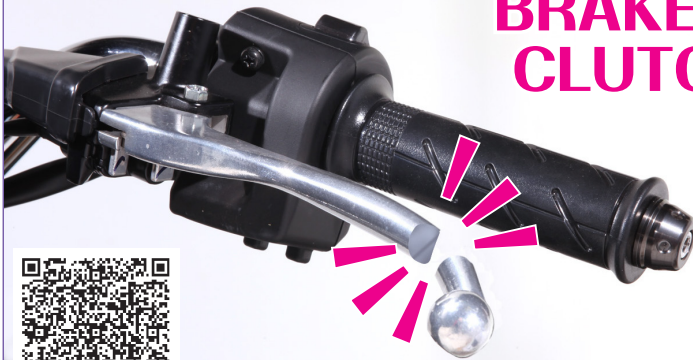

BRAKE LEVER & CLUTCH LEVER REPLACEMENT PARTS

THIS TIME, "BRAKE LEVER (R)" & "CLUTCH LEVER" REPLACEMENT PARTS RELEASED !

K · PIT

BRAKE LEVER (R) & CLUTCH LEVER RELEASED!!

REPLACEMENT BRAKE LEVER (L/R) & CLUTCH LEVER FOR JAPANESE 4 MAKERS

※ SOME LEVER HAS DIFFERENT SHAPE & FINISH COMPARED TO GENUINE ONES.

★ Visit Kitaco website for detail compatibility ★

HONDA BRAKE LEVER (R)

TYPE	COLOR	CODE	GENUINE NUMBER	APPLICATION	PRICE
HR-21	SILVER	<u>70-525-61210</u>	53175-KAE-730	CB223S (MC40), FTR223 (MC34), CRM250R (FN.No.MD24-1300001~), CRM250AR (MD32), XR250/BAJA/MOTARD (FN.No.MD30-1500001~) etc.	¥1,200

CLUTCH LEVER (HL-21) NOW ON SALE!!

GENUINE NUMBER : 53178-KFB-000

APPLICATION : CB223S (MC40)
FTR223 (MC34)
SL230 (MD33)
XR230 (MD36) etc.

CODE	PRICE
<u>70-525-62210</u>	¥1,100

REPLACEMENT LEVER FOR Z125-PRO!!