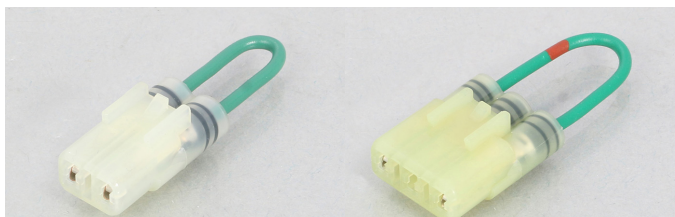

LIGHTING RELATED PARTS

MONKEY125, CT125 · HUNTER CUB

**DECORATION PARTS
 FOR STOCK HEADLIGHT!**

PHOTO : MONKEY125

HEADLIGHT VISOR

CODE	PRICE
800-1300100	¥2,400
● STEEL ● CHROME FINISH ● VISOR LENGTH : 50mm ● BOTH-SIDED TAPE INCLUDED.	
APPLICATION	MONKEY125 (JB02/03)、CT125 · HUNTER CUB (JA55)

PHOTO : CT125 · HUNTER CUB

SWITCH RELATED PARTS

ENGINE STARTS WHILE USING SIDE STAND !

DISABLES SIDE STAND SWITCH FUNCTION

SIDE STAND SWITCH CANCELLER (type-F)

CODE	PRICE
676-9000950	¥400
● DISABLES SIDE STAND SWITCH FUNCTION	
APPLICATION	SUPER CUB C125 (JA58)

- * Using side stand while engine is on, is very dangerous.
- * Starting engine with side stand out leads to falling down.
- * Drive after making sure that side stand is folded inside.

DISABLES SIDE STAND SWITCH FUNCTION

SIDE STAND SWITCH CANCELLER (type-G)

CODE	PRICE
676-9000960	¥500
● DISABLES SIDE STAND SWITCH FUNCTION	
APPLICATION	MONKEY / GORILLA (FNo.Z50J-2000001 ~), MONKEY BAJA (FNo.Z50J-2100001 ~)

- * Drive after making sure that side stand is folded inside.