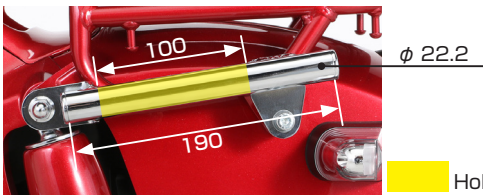

SUPER CUB C125

φ 22.2 GRAB BAR FOR HOLDER IN THE MARKET!

φ 22.2 GRAB BAR FOR HOLDER IN THE MARKET!

SIZE : mm

Holder Effective Range

**FOR SUPER CUB C125 (JA48/58)!
 VERY CONVENIENT
 HELMET HOLDER!**

Tightens with rear shock and carrier. Very convenient for daily use.

GRAB BAR

COLOR	CODE	PRICE
CHROME	80-653-13100	¥4,000
BLACK	80-653-13101	¥3,500

● K-TOUR BRAND ● BOLT-ON ● TIGHTENS WITH CARRIER / REAR SHOCK ● STEEL ● BLACK PAINTED / CHROME FINISH
 ● PIPE O.D. : φ 22.2 ● INSTALLING BOLT / COLLAR INCLUDED