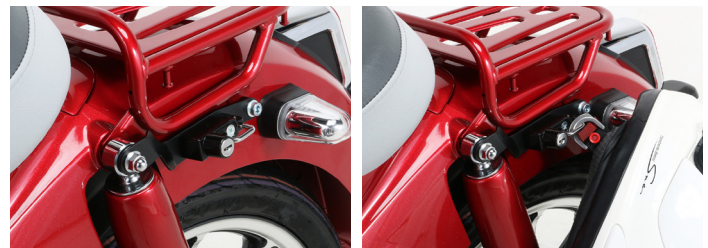

Tightens with rear shock and carrier. Very convenient for daily use.