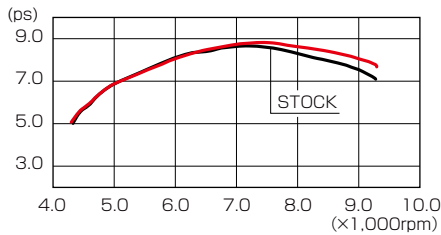

* All the parts except muffler are stock
* Tested at Kitaco facility. Actual run may differ.

CLASSIC DOWN MUFFLER

CODE	PRICE
544-1310440	¥35,000
● EXHAUST PIPE / SILENCER : STAINLESS STEEL WITH BUFF FINISH ● WEIGHT : 2.0 kg (STOCK : 5.0kg) 60% LIGHTWEIGHT ● CATALYZER BUILT-IN	
APPLICATION	SUPER CUB C125 (JA48)

* EXHAUST MUFFLER GASKET (K-PIT : H-06 : 70-963-11006 / SOLD SEPARATELY) required.