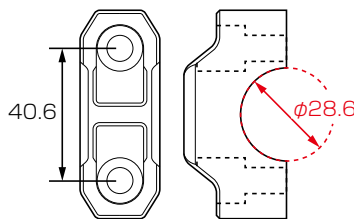

DRESS-UP HANDLE BAR!

PHOTO : CB250R

Aluminum machined handle upper holder. Dress-up easily!!

HANDLE UPPER HOLDER type 2

COLOR	CODE	PRICE
RED	561-9000220	¥5,800
BLACK	561-9000250	
SILVER	561-9000260	
GOLD	561-9000270	
<ul style="list-style-type: none"> ● UNIVERSAL (φ 28.6 HANDLE BAR) ● ALUMINUM MACHINED ● ALUMITE FINISH ● INSTALLING PITCH : 40.6 mm ● SOLD IN PAIRS 		
APPLICATION	CB250R (MC52)、CB125R (JC79)	

SIZE (mm)

RECOMMENDED FOR USB SUPPLY / MOBILE HOLDER!

φ 22.2 mm multiple purpose bar to tightens with handle upper holder. Recommended for mobile holder / drink holder usable.

MULTI PURPOSE BAR

CODE	PRICE
638-1850000	¥4,500
<ul style="list-style-type: none"> ● STEEL WITH BLACK ● BAR : φ 22.2/250mm ● TIGHTENS WITH HANDLE UPPER BRACKET ● COLLAR / BOLT INCLUDED ● MAX LOAD : 500 gram ● STOCK / KITACO UPPER HOLDER type 2 USABLE 	
APPLICATION	CB250R (MC52)、CB125R (JC79)