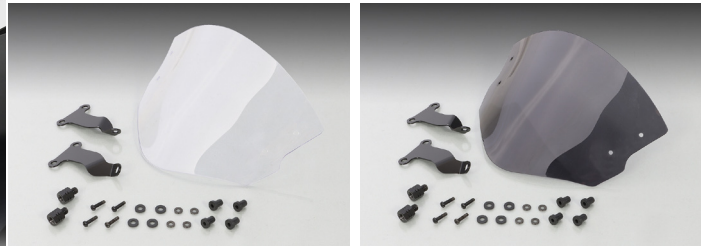

DIO110

**AERO VISOR for DIO110
NEWLY RELEASED!!**

You can search for custom parts information for DIO110 (JK03) with the free word "DIO110 JK03" from the Kitaco website product search.

FREE WORD

DIO110 JK03

SEARCH

AERO VISOR

TYPE	CODE	PRICE
CLEAR	670-1454000	¥13,000
SMOKE	670-1454100	¥14,000

● BOLT-ON ● STAY : STEEL WITH BLACK ● SCREEN : POLYCARBONATE
● SIZE : LENGTH 230mm WIDTH 320mm ● SOLD AS A SET

APPLICATION | DIO 110 (FNo.JK03-120001~)

Prevents engine from stalling due to accidental contact during races, etc. Also good for dress-up with aluminum machined.

SWITCH GUARD (HONDA type 1)

COLOR	CODE	PRICE
RED	756-9031020	¥3,600
BLACK	756-9031050	
GUN-METALLIC	756-9031090	

● ATTACHES WITH BOTH-SIDED TAPE ● ALUMINUM MACHINED
● ALUMITE FINISH ● SOLD EACH

APPLICATION | GROM (JC61/75/92), MONKEY 125 (JB02/03), CT125 · HUNTER CUB (JA55) etc.
~'20 HRC GROM (GROM4), '21 ~ HRC GROM (GROM5)