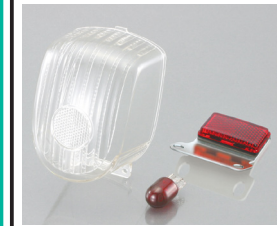

WINKER RELATED PARTS

SUPER CUB50/110

CLEAR TAIL LENS WITH
"METAL CAP" VERSION
NEWLY RELEASED!!

Exchanges with stock tail lens and bulb.

CLEAR TAIL LENS SET

CODE	PRICE
809-1446000	¥2,400

- STOCK TAIL LENS EXCHANGE TYPE ● 12V-21/5W RED METAL CAP BULB INCLUDED. ● REFLECTOR (MINI), STAY INCLUDED.

APPLICATION

SUPER CUB 50 (FNo.AA09-1005316~), SUPER CUB 50 <TENKINOKO ver.> (FNo.AA09-1000001~), SUPER CUB 50<60's ANNIVERSARY> (FNo.AA09-1100204~), SUPER CUB 50-STREET (FNo.AA09-1100001~), CROSS CUB 50/-KUMAMON ver. (FNo.AA06-1100001~), SUPER CUB 50-PRO (FNo.AA07-1004914~), SUPER CUB 110 (FNo.JA44-1006422~1199999), SUPER CUB 110 <60's ANNIVERSARY> (FNo.JA44-100404~1199999), SUPER CUB 110-STREET (FNo.JA44-1100001~1199999), SUPER CUB 110-PRO (FNo.JA42-1001917~1099999), CROSS CUB 110 <KUMAMON ver.> (FNo.JA45-1008211~1199999)

- * Metal cap socket type
- * Installing stock number plate upside down is required.

NOTICE OF RENEWAL

CLEAR TAIL LENS SET

CODE	PRICE	● STOCK TAIL LENS EXCHANGE TYPE ● 12V-21/5W RED WEDGE BULB INCLUDED. ● REFLECTOR (MINI), STAY INCLUDED.
809-1439000	¥2,400	

- * Other models with metal cap bulb are not usable. Installing stock number plate upside down is required.

BODY DRESS-UP RELATED PARTS

REBEL 250

METER PROTECTION!

To protect mete surface from scratches.

METER PROTECTION FILM