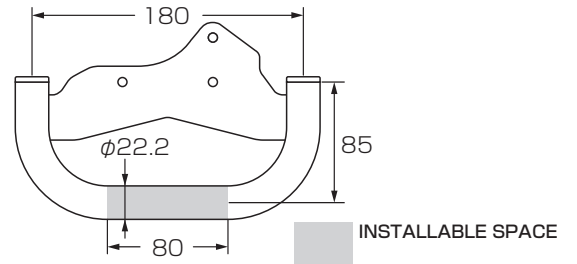

MULTI PURPOSE BAR

CODE	PRICE
80-638-14560 CLICK	¥4,000
● K · TOUR BRAND ● BOLT-ON ● φ 22.2 STEEL WITH BLACK ● TIGHTENS WITH UPPER HOLDER ● MAX LOAD : 500 gram ● INSTALLING BOLT / COLLAR INCLUDED.	
APPLICATION | CROSS CUB 110 (JA60)	

● SIZE (mm)

MOBILE HOLDER + USB POWER SUPPLY