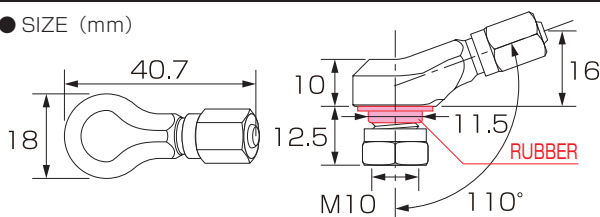

CODE	PRICE
80-638-14560 CLICK	¥4,000
<ul style="list-style-type: none"> ● K · TOUR BRAND ● BOLT-ON ● φ 22.2 STEEL WITH BLACK ● TIGHTENS WITH UPPER HOLDER ● MAX LOAD : 500 gram ● INSTALLING BOLT / COLLAR INCLUDED. 	
APPLICATION CROSS CUB 110 (JA60)	

● SIZE (mm)

MOBILE HOLDER + USB POWER SUPPLY

FOOT END RELATED PARTS

BLACK BODY!!
ALUMINUM MACHINED
AIR BULB

Side-way air bulb designed for tubeless wheel. By using aluminum as material, durability and customization are improved.

● SIZE (mm)

ALUMINUM AIR BULB type 3

COLOR	CODE	PRICE
BLUE	509-5000310 CLICK	¥1,500
RED	509-5000320 CLICK	
GREEN	509-5000340 CLICK	
GOLD	509-5000370 CLICK	
TITTAN	509-5000390 CLICK	

- UNIVERSAL ● ALUMINUM MACHINED ● ALUMITE FINISH
- FOR TUBE LESS WHEEL ● COMPATIBLE RIM HOLE SIZE
- SOLD EACH