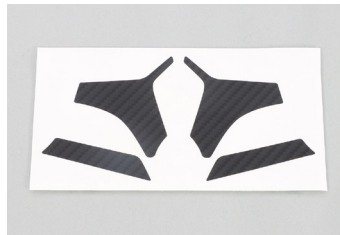

EXTERIOR DRESS-UP PARTS

NINJA ZX-25R, NINJA 250

**JUST ATTACH!!!
DRESS-UP WITH
CARBON-LOOK STICKER!!**

Dress-up fuel tank cap with carbon-look sticker! Protects from scratches!

TANK CAP DECAL (Kawasaki type-1)

DRESS-UP TOP BRIDGE!!

Dress-up fuel tank cap with carbon-look sticker! Protects from scratches!

TOP BRIDGE DECAL (Kawasaki type-1)

CODE	PRICE
000-4210050	¥1,400

● CARBON-LOOK DECAL ● SOLD EACH

APPLICATION | Ninja ZX-25R/SE (ZX250E) etc.

K • TOUR

**φ 22.2 BAR CLAMP TYPE
HELMET HOLDER!
NEWLY RELEASED!!**

Helmet holder for φ 22.2 pipe newly released. Very convenient for short break.

HELMET HOLDER (φ 22.2 BAR CLAMP TYPE)

COLOR	CODE	PRICE
BLACK	80-564-90250	¥4,400
SILVER	80-564-90260	