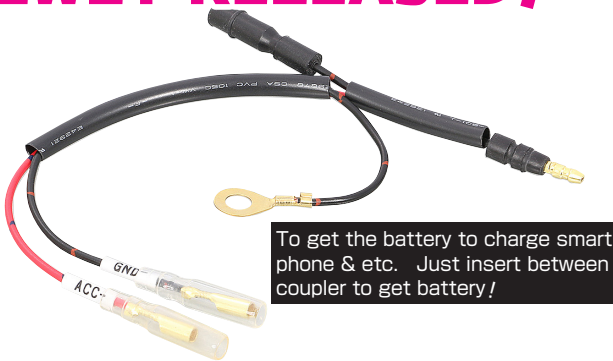

K • TOUR

SUPER CUB C125 (JA58)

**USB POWER SUPPLY
FOR SUPER CUB C125 (JA58)
NEWLY RELEASED!**

MUST FOR RIDERS!

To get the battery to charge smart phone & etc.
Just insert between coupler to get battery!

NO HARNESS / HOLE MODS REQUIRED

USB POWER SUPPLY KIT

CODE	PRICE
80-757-13110	¥4,000
<ul style="list-style-type: none"> ● INTERFACE : USB 2.0 / 1.1 X 2 PORT ● INPUT / OUTPUT : DC12V / DC5V : MAX 2A (WHEN 1 PORT USE) ● ACC ⊕ . . . ACCESSORY / GND ⊖ . . . GROUND ● FROM : REAR BRAKE SWITCH ● STAY : STEEL WITH BLACK ● DRIP-PROOF * ● LED BUILT-IN (BLUE) ● EXCLUSIVE HARNESS INCLUDED ● MARK TUBE INCLUDED (KITACO ORIGINAL) 	
APPLICATION	SUPER CUB C125 (JA58)

Insert between rear brake switch.

Kitaco original "mark tube" is included
ACC ⊕ . . . ACCESSORY
GND ⊖ . . . GROUND

ACCESSORY RELATED PARTS

SUPER CUB C125 (JA58)

**EXTRACT BATTERY HARNESS
FOR SUPER CUB C125 (JA58)
NEWLY RELEASED!**

To get the battery to charge smart phone & etc. Just insert between coupler to get battery!

BATTERY EXTRACT HARNESS

CODE	PRICE
756-1311900	¥800
<ul style="list-style-type: none"> ● FROM : REAR BRAKE SWITCH ● ACC ⊕ . . . ACCESSORY GND ⊖ . . . GROUND ● MARK TUBE INCLUDED (KITACO ORIGINAL) 	
APPLICATION	SUPER CUB C125 (JA58)