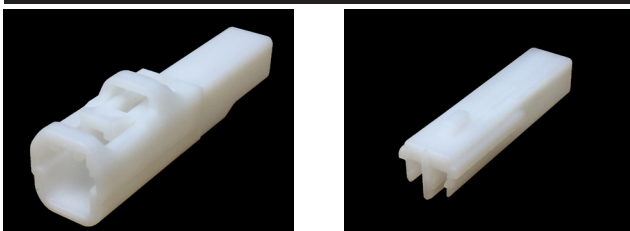

PHOTO:0900-755-02076

PHOTO:0900-755-02077

NOW ON SALE!! CONNECTOR SET (for WINKER/HONDA 2-TYPE)

※ 2 terminals included.

R / MALE
CODE : 0900-755-02056
PRICE : ¥300

L / MALE
CODE : 0900-755-02058
PRICE : ¥300

R / FEMALE
CODE : 0900-755-02057
PRICE : ¥260

L / FEMALE
CODE : 0900-755-02059
PRICE : ¥260