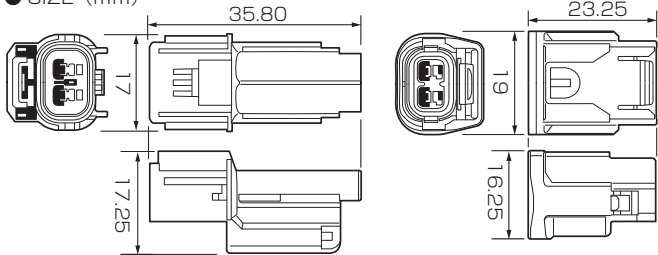

K · CON

**CONNECTOR SET FOR REMOVING /
INSTALLING PARTS SMOOTHLY !!**

PHOTO:0900-755-02078

PHOTO:0900-755-02079

By converting the terminal of aftermarket general-purpose license lamp to a dedicated connector, it can be installed smartly and easily.

● SIZE (mm)

CONNECTOR SET (for LICENSE LAMP)

TYPE	CODE	PRICE
MALE	0900-755-02078	¥440
FEMALE	0900-755-02079	

- FOR LICENSE LAMP ● 2P HX WATERPROOF CONNECTOR
- COLOR : BLACK ● COMPATIBLE WIRE : AV0.3 or AVS0.3 ~ 0.5
- ALLOWABLE CURRENT : 5A (WIRE : AVS0.5)
- INCLUDES : CONNECTOR, TERMINAL × 2 & WIRE SEAL × 2