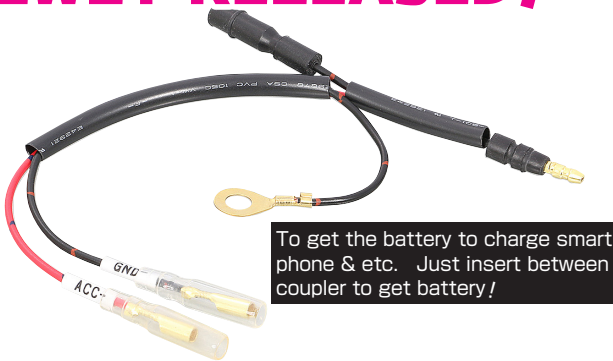

K • TOUR

SUPER CUB C125 (JA58)

USB POWER SUPPLY FOR SUPER CUB C125 (JA58) NEWLY RELEASED!

MUST FOR RIDERS!

To get the battery to charge smart phone & etc. Just insert between coupler to get battery!

NO HARNESS / HOLE MODS REQUIRED

USB POWER SUPPLY KIT

CODE	PRICE
80-757-13110	¥4,000
<ul style="list-style-type: none"> ● INTERFACE : USB 2.0 / 1.1 X 2 PORT ● INPUT / OUTPUT : DC12V / DC5V : MAX 2A (WHEN 1 PORT USE) ● ACC ⊕ . . . ACCESSORY / GND ⊖ . . . GROUND ● FROM : REAR BRAKE SWITCH ● STAY : STEEL WITH BLACK ● DRIP-PROOF * ● LED BUILT-IN (BLUE) ● EXCLUSIVE HARNESS INCLUDED ● MARK TUBE INCLUDED (KITACO ORIGINAL) 	
APPLICATION	SUPER CUB C125 (JA58)

Insert between rear brake switch.

Kitaco original "mark tube" is included
ACC ⊕ . . . ACCESSORY
GND ⊖ . . . GROUND

ACCESSORY RELATED PARTS

SUPER CUB C125 (JA58)

EXTRACT BATTERY HARNESS FOR SUPER CUB C125 (JA58) NEWLY RELEASED!

To get the battery to charge smart phone & etc. Just insert between coupler to get battery!

BATTERY EXTRACT HARNESS

CODE	PRICE
756-1311900	¥800
<ul style="list-style-type: none"> ● FROM : REAR BRAKE SWITCH ● ACC ⊕ . . . ACCESSORY GND ⊖ . . . GROUND ● MARK TUBE INCLUDED (KITACO ORIGINAL) 	
APPLICATION	SUPER CUB C125 (JA58)