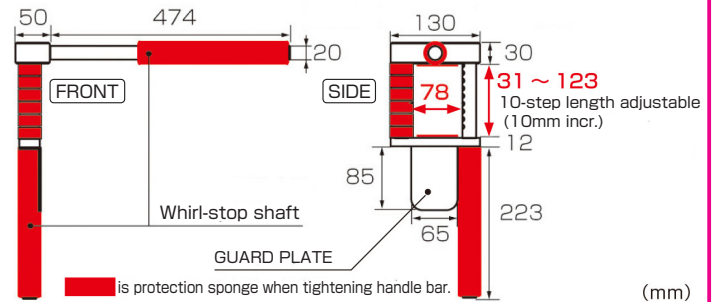

HANDLE LOCK INSTALLING IMAGE

PHOTO : TOYOTA HIACE

Whirl-stop handle bar lock. As well as truck type, you can install on handle spoke. Trying to remove it without keys will cause touching to horn.

PHOTO : MAZDA ROADSTER