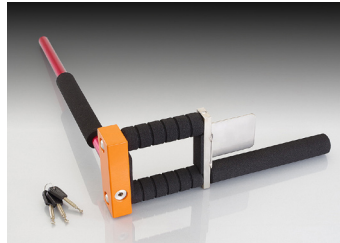

SECURITY RELATED ITEM

Save your adorable cars!!

VARIABLE HANDLE LOCK (MINI VAN / CAR)

CODE	PRICE
881-1000200 	¥45,000

● VARIABLE : 10-STEP ADJUSTABLE TYPE FOR HANDLE THICKNESS (10mm incr.) ● KEY CYLINDER : ABLOY TYPE ● KEY BOX : ALUMINUM MACHINED ● UPPER CROSS-BAR : φ 25 ALUMINUM LOWER FLOOR-SHAFT : φ 20 ALUMINUM ● 3 KEYS INCLUDED.

HANDLE LOCK INSTALLING IMAGE

PHOTO : TOYOTA HIACE

Whirl-stop handle bar lock. As well as truck type, you can install on handle spoke. Trying to remove it without keys will cause touching to horn.

PHOTO : MAZDA ROADSTER

PHOTO : SUBARU LEVORG

PHOTO : TOYOTA PRIUS

PHOTO : ISUZU FORWARD 2015 model

HANDLE LOCK for TRUCK TYPE NOW ON SALE!!

Details are on the right QR code link website.

It happens at a company.

A group of thieves broke in to the company at midnight. They broke open the gate, car door and started the engine. They tried to remove the handle lock. Struggling for 20 minutes, they gave up to steal and ran away without having anything. Everything was caught on a security camera...