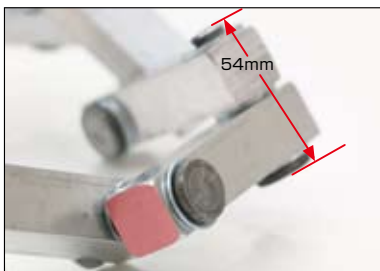

SECURITY PARTS

**THE LIGHTEST!!
ULTRA ROBOT
ARM LOCK**

**ULTRA LIGHT!!
2.5kg**

**PORTABLE ARM for
TOURING / SHOPPING!**

ULTRA ROBOT ARM LOCK (HDR-LIGHT2010)

CODE	PRICE
880-0817100 	¥38,000

- UNIVERSAL ● HIGH TENSILE ALUMINUM ALLOY STEEL ADOPTED
- WEIGHT : 2.5 kg ● LENGTH : 950 mm ● ARM SIZE : 20 mm sq.
- KEY LOCK UNITED (ABLOY SENTRY ONE-TOUCH TYPE)
- KEY PATTERN : 362,790,000

**STOP!
THEFT!**

FINLAND ABLOY KEY CYLINDER ADOPTED

ARM BLOCK CONSTRUCTION
(20 x 20 x 90 mm)
Special rivet for smooth movement.

**Tested with
16MM sq. arm!!!**

20mm SQUARE ARM is adopted with **HDR-LIGHT2010**. Very difficult even to pinch with the special theft arm.
* Special cutting tool is used for the test because thefts happens at night silently.

HDR-LIGHT 2010 with HELMET

Holding the lock above the ground is more effective to prevent thefts.
(Photo : 95x46mm wiring net at Kitaco facility)