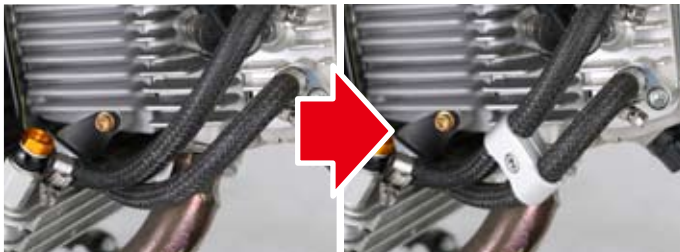

ENGINE RELATED ITEM

**ALUMINUM MACHINED HOSE SEPARATOR
φ 12.5 / φ 14 NEWLY RELEASED !**

Bundle oil hoses when installing super oil cooler kit. Aluminum machined with shot alumite mods for dress-up.

MONKEY BEFORE AFTER

GROM BEFORE AFTER

HOSE SEPARATOR (φ12.5)

COLOR	CODE	PRICE
RED	993-9000020	¥ 1,500
BLACK	993-9000050	
SILVER	993-9000060	

- UNIVERSAL ● ALUMINUM MACHINED
- SHOT ALUMITE FINISH ● COMPATIBLE HOSE O.D. : φ12.5 (KITACO NEW SUPER OIL COOLER KIT OIL HOSE)
- SIZE : 41.5×17.5×20.0 (mm) ● SOLD EACH