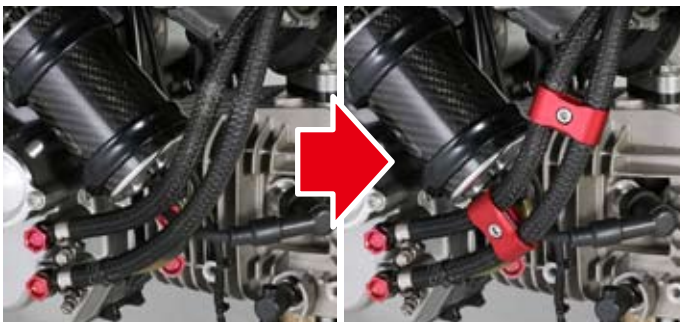

ENGINE RELATED ITEM

**ALUMINUM MACHINED HOSE SEPARATOR
φ 12.5 / φ 14 NEWLY RELEASED !**

Bundle oil hoses when installing super oil cooler kit. Aluminum machined with shot alumite mods for dress-up.

MONKEY BEFORE AFTER

GROM BEFORE AFTER

HOSE SEPARATOR (φ12.5)

COLOR	CODE	PRICE
RED	993-9000020	¥ 1,500
BLACK	993-9000050	
SILVER	993-9000060	

- UNIVERSAL ● ALUMINUM MACHINED
- SHOT ALUMITE FINISH ● COMPATIBLE HOSE O.D. : φ12.5 (KITACO NEW SUPER OIL COOLER KIT OIL HOSE)
- SIZE : 41.5×17.5×20.0 (mm) ● SOLD EACH

* L shaped 4mm wrench is not included.

K • CON

**MASTER HOSE (φ9×25cm)
new type released!**

MASTER HOSE (φ9X25cm) new type released. For relocation or replacement of reservoir tank.

MASTER HOSE (BRAKE / CLUTCH)