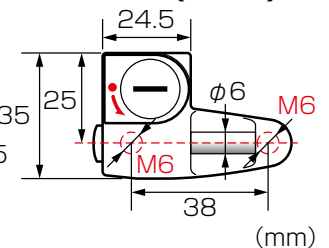

※ 2 of M6 installing bolts are not included.

SIDE VIEW (OPEN)

TOP VIEW (LOCK)

(mm)