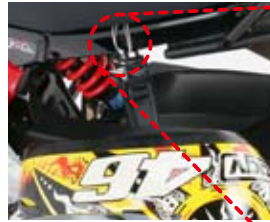

K • CON

**HELMET LOCK OPTION!
HELMET LOCK ASSIST
WIRE RELEASED!!**

Compact & easy assist wire to hold helmet on helmet holder
Clear coated finish.

PATTERN A

PATTERN B

HELMET LOCK ASSIST WIRE

CODE	PRICE
0900-503-00010	¥400

- UNIVERSAL ● WIRE : TWISTED STAINLESS STEEL
- CLEAR COATED FINISH ● SLEEVE : ALUMINUM ALLOY

- ※ Uses with genuine / Kitaco helmet holder.
- ※ Do not use it when driving.
- ※ It is not anti-theft goods.
- ※ The shape of aluminum sleeve is subject to change without prior notice.

PATTERN C (MODEL WITHOUT D-RING)

The helmet lock without D-ring like one-touch clip is usable with wire
(Vehicle : GROM / HELMET : AGV)

PATTERN D

Recommended for tandem rider !
2 helmets mountable.

SECURITY RELATED ITEM