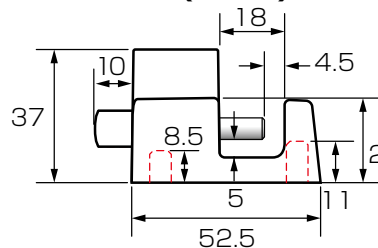

※ 2 of M6 installing bolts are not included.

SIDE VIEW (OPEN)

TOP VIEW (LOCK)

(mm)