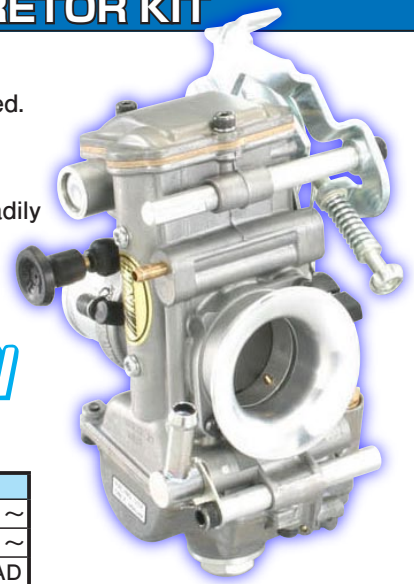

■ KSR110/KLX110 MIKUNI TMR28/32 CARBURETOR KIT

- Provides great intake efficiency in high speed range by seal ring and thinned throttle valve.
 - Responds to rapid acceleration smoothly by hyper-nozzle and accelerator pump.
Chosen plunger accelerator pump and discharges suitable fuel amount for throttle on-off speed.
 - Improves operability by using ball bearing to move throttle valve smoothly
 - Compact size and lightweight
 - Easy to change setting parts
 - Easy engine starting by separate starter function even in cold weather and can warm up steadily after fast idling.
- ※ HOSE JOINT 6mm-8mm and FUEL HOSE 8mm is required to install.

PACKING LIST		TMR28	TMR32
NO.	NAME	QTY	QTY
401-1418111	TMR28 CARBURETOR ASSY	× 1	
401-1418112	TMR32 CARBURETOR ASSY		× 1
410-4021128	MANIFOLD SET	× 1	× 1
413-1418210	SPIGOT STR (TMR28)	× 1	
413-1418320	SPIGOT STR (TMR32)		× 1
514-0400100	FUNNEL (TMR28)	× 1	
514-0400200	FUNNEL (TMR32)		× 1
901-1083113	HIGH THROTTLE SET	× 1	× 1
110-0502120	12 WAY ATTACHMENT (I.D. 26mm)	× 1	× 1

APPLICATION	
KSR110	FNo.KL110A-A02833 ~
KLX110	FNo.LX110A-A08133 ~
※ For KITACO ULTRA-SE 4VALVE HEAD	

OPTION		
NAME	TYPE	NO.
HOSE JOINT 6mm-8mm	RED	993-0006080
HOSE JOINT 6mm-8mm	BLUE	993-0016080
FUEL HOSE 8mm	GREEN	991-0800000
FUEL HOSE 8mm	PINK	991-0801000
ALUMINUM HIGH THROTTLE SET	2 THROTTLE CABLE TYPE	901-1123113