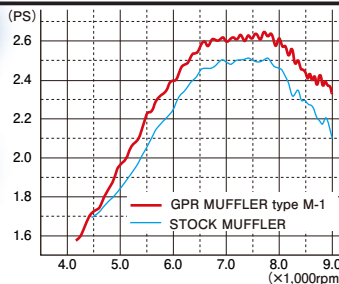

NAME	NO,
MONKEY ALUMINUM SWING ARM type RS (4cm LONGER)	519-1123110
MONKEY ALUMINUM SWING ARM type RS (8cm LONGER)	519-1123120
MONKEY ALUMINUM SWING ARM type RS (12cm LONGER)	519-1123130
(OPTIONAL PARTS) SWINGARM BUTTON SET for RS	519-1123900
MONKEY (CARB MODEL) GPR UP MUFFLER (type 212V)	548-1123100
MONKEY (CARB MODEL) GPR DOWN MUFFLER (type M-1)	548-1123300

※ WE ARE WAITING FOR YOUR ORDER!
※ IF YOU HAVE ANY QUESTION, DO NOT HESITATE TO ASK US!