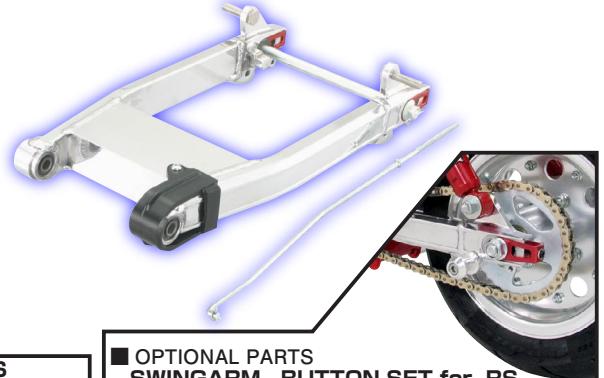

MONKEY ALUMINUM SWING ARM type RS (4cm LONGER/8cm LONGER/12cm LONGER)

- Main pipe : DOUBLE SQUARED SUPER DURALUMIN
- Buff finished
- Chosen machined axle holder (Chain adjuster)
- Rubber chain slider/bending processed brake rod/axle shaft are included
- ※ Does not fit with stock chain case/chain/rear shock

4cm LONGER

- Recommended rear shock length : 265mm (STD height) ~ 285mm (MAX)
- Recommended chain link : 82L

8cm LONGER

- Recommended rear shock length : 285mm (STD height) ~ 305mm (MAX)
- Recommended chain link : 88L

12cm LONGER

- Recommended rear shock length : 305mm (STD height) ~ 330mm (MAX)
- Recommended chain link : 94L

APPLICATION	
MONKEY (including FI model)	FNo.Z50J-1300001 ~
GORILLA	FNo.AB27-1000001 ~
※ 4cm LONGER type is exclusive use for 8 inch tire	

REPLACEMENT PARTS	
CHAIN SLIDER	519-1123990
CHAIN ADJUSTER	519-1123980

OPTIONAL PARTS	
SWINGARM BUTTON SET for RS	
519-1123900	
○ MACHINED ALUMINUM	○ 2 pieces a set

MONKEY (CARB MODEL) GPR MUFFLER (type 212V/type M-1)