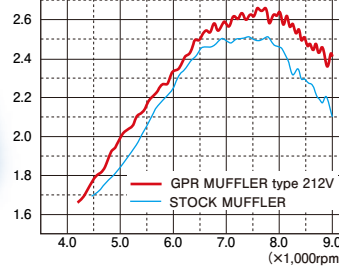

MONKEY ALUMINUM SWING ARM type RS (4cm LONGER/8cm LONGER/12cm LONGER)

- Main pipe : DOUBLE SQUARED SUPER DURALUMIN
- Buff finished
- Chosen machined axle holder (Chain adjuster)
- Rubber chain slider/bending processed brake rod/axle shaft are included
- ※ Does not fit with stock chain case/chain/rear shock

4cm LONGER

- Recommended rear shock length : 265mm (STD height) ~ 285mm (MAX)
- Recommended chain link : 82L

8cm LONGER

- Recommended rear shock length : 285mm (STD height) ~ 305mm (MAX)
- Recommended chain link : 88L

12cm LONGER

- Recommended rear shock length : 305mm (STD height) ~ 330mm (MAX)
- Recommended chain link : 94L

APPLICATION	
MONKEY (including FI model)	FNo.Z50J-1300001 ~
GORILLA	FNo.AB27-1000001 ~
※ 4cm LONGER type is exclusive use for 8 inch tire	

REPLACEMENT PARTS	
CHAIN SLIDER	519-1123990
CHAIN ADJUSTER	519-1123980

OPTIONAL PARTS	
SWINGARM BUTTON SET for RS	
519-1123900	
○ MACHINED ALUMINUM	○ 2 pieces a set

MONKEY (CARB MODEL) GPR MUFFLER (type 212V/type M-1)

2 types available for carburetor model!

■ GPR UP MUFFLER type 212V

- JMCA No. 00610107
- Sound : 79db
- Exhaust pipe/Silencer : STAINLESS
- With carbon heat guard
- ※ Fits with stock kick pedal but we recommend to change to bellow
  OPTIONAL KICK PEDAL.

OPTIONAL KICK PEDAL	
BLACK	307-1083900
CHROME PLATED	307-1083901

APPLICATION	
MONKEY/GORILLA	FNO,Z50J-1300001 ~
	FNO,AB27-1000001 ~ 1899999

■ GPR DOWN MUFFLER type M-1

- JMCA No. 00610106
- Sound : 77db
- Exhaust pipe : STAINLESS
- Silencer : O.D.110mm ALUMINUM (BLACK ALUMITE)
- ※ It is necessary to change kick pedal.

OPTIONAL KICK PEDAL	
BLACK	307-1083900
CHROME PLATED	307-1083901

APPLICATION	
MONKEY/GORILLA	FNO,Z50J-1300001 ~
	FNO,AB27-1000001 ~ 1899999