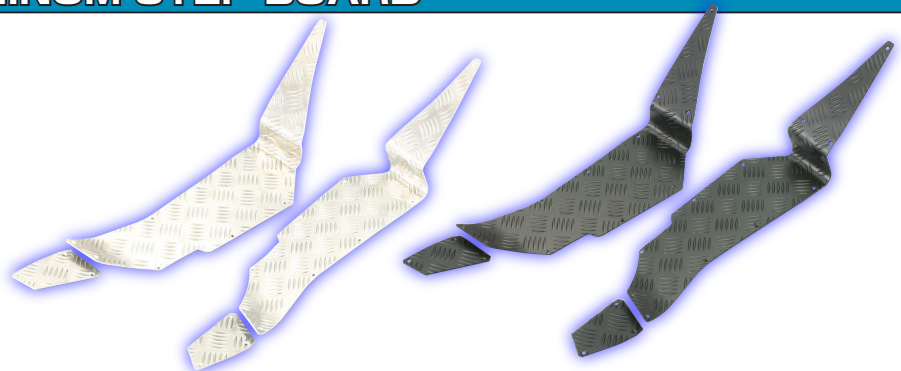

■ APE100 LIGHTING SWITCH KIT

Easy-to-use collective switch!

- Includes HEAD LIGHT ON/OFF SWITCH, CLUTCH LEVER & HOLDER
- Push-to-cancel turn signal switch
- Long lever : 170mm
- With mirror holder : Mirror attaching hole 10mm
- Cable outer length : 960mm
- ※ Attaching space may not be enough when installing with stock handle.

※ Be sure to turn on head light when driving on the street.

■ CYGNUS X (FI) ALUMINUM STEP BOARD

Silver & black available!

- Aluminum
- Tapping screw included
- Right & Left a set
- Silver : Aluminum
- Black : Black alumite