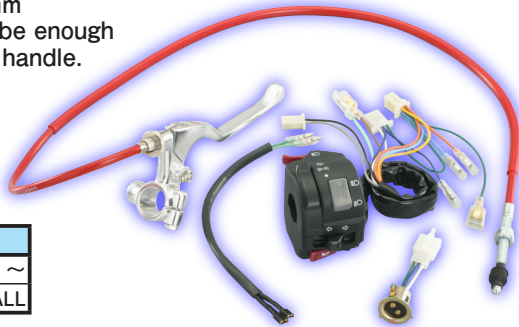

■ APE100 LIGHTING SWITCH KIT

Easy-to-use collective switch!

- Includes HEAD LIGHT ON/OFF SWITCH, CLUTCH LEVER & HOLDER
- Push-to-cancel turn signal switch
- Long lever : 170mm
- With mirror holder : Mirror attaching hole 10mm
- Cable outer length : 960mm
- ※ Attaching space may not be enough when installing with stock handle.

APPLICATION	
APE100	Fno.HC07-1600001 ~
APE100-D	HC13 ALL

HEAD LIGHT ON/OFF SWITCH KIT

without CLUTCH LEVER & HOLDER is also available!

APPLICATION	
APE100	Fno.HC07-1600001 ~
APE100-D	HC13 ALL

※ CLUTCH LEVER & HOLDER is required for some model.

※ Be sure to turn on head light when driving on the street.

■ CYGNUS X (FI) ALUMINUM STEP BOARD

Silver & black available!

- Aluminum
- Tapping screw included
- Right & Left a set
- Silver : Aluminum
- Black : Black alumite

APPLICATION	
CYGNUS X (FI)	28S1/2

■ ADDRESS V125/-G BIG DISK ROTOR KIT (For BREMBO 2POT CALIPER)

210mm big disk!

- Disk : Stainless
- Disk O.D. : 210mm (Stock 160mm)
- ※ BREMBO CALIPER and BANJO BOLT for BREMBO are required for installing.