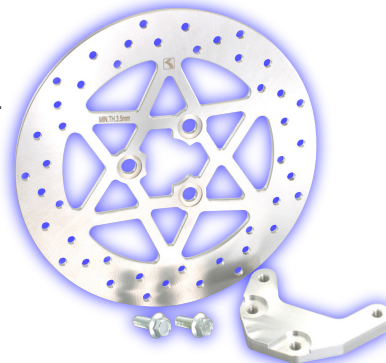

■ APE100 LIGHTING SWITCH KIT

Easy-to-use collective switch!

- Includes HEAD LIGHT ON/OFF SWITCH, CLUTCH LEVER & HOLDER
- Push-to-cancel turn signal switch
- Long lever : 170mm
- With mirror holder : Mirror attaching hole 10mm
- Cable outer length : 960mm
- ※ Attaching space may not be enough when installing with stock handle.

※ Be sure to turn on head light when driving on the street.

■ CYGNUS X (FI) ALUMINUM STEP BOARD

Silver & black available!

- Aluminum
- Tapping screw included
- Right & Left a set
- Silver : Aluminum
- Black : Black alumite

APPLICATION	
CYGNUS X (FI)	28S1/2

■ ADDRESS V125/-G BIG DISK ROTOR KIT (For BREMBO 2POT CALIPER)

210mm big disk!

- Disk : Stainless
- Disk O.D. : 210mm (Stock 160mm)
- ※ BREMBO CALIPER and BANJO BOLT for BREMBO are required for installing.

APPLICATION	
ADDRESS V125/-G	CF46A ALL
ADDRESS V125-G	CF4EA ALL
● Fits with BREMBO 2POT LARGE PISTON (34mm) CALIPER (GOLDLINE 20.6951.42/51)	

NAME	NO.
APE100 LIGHTING SWITCH KIT	756-1422210
APE100 HEAD LIGHT ON/OFF SWITCH KIT	756-1422700
CYGNUS X (FI) ALUMINUM STEP BOARD (SILVER)	538-0411000
CYGNUS X (FI) ALUMINUM STEP BOARD (BLACK)	538-0411010
ADDRESS V125/-G BIG DISK ROTOR KIT(For BREMBO 2POT CALIPER)	500-2407890