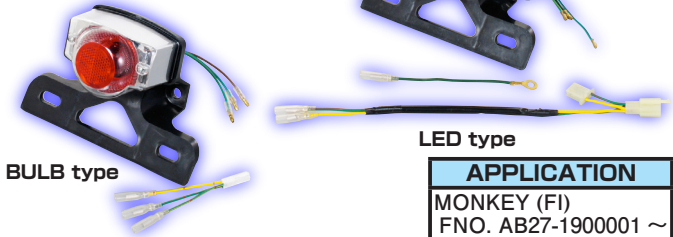

MONKEY (FI) TAIL LAMP SET (BULB/LED)

- Clear and red lens combined stylish tail lamp
- LED type & BULB type, 2 types available
- LED type : 12V HIGH-INTENSITY LED (With licence plate light)
- BULB type : 12V-10/5W CLEAR BULB
- Direct replacement for stock

APE50 (FI) i-map (FUEL INJECTION CONTROL UNIT)

- Responds to each tuning menu.
- Can change four channels for fuel injection map by DIP switch.
- Three channels pre-installed with best fuel injection map for stock and KITACO parts.
- User can set up fuel injection map to make it responsive to another parts by the other channel. (Can choice 50cc or 82cc when setting user channel)
- * PC INTERFACE CABLE is required to update the user setting channel.
- Limiter control function included
- * Wiring modification is required to install.

APPLICATION	
APE50 (FI)	FNo.AC16-1600001 ~
APE50-D (FI)	AC18 ALL

MONKEY (FI) R SIDE COVER

- ABS RESIN
- WHITE
- For DOWN MUFFLER
- * Does not fit with stock muffler or up-type muffler.

APPLICATION
MONKEY (FI) FNO. AB27-1900001 ~

ADDRESS V125/-G UNDER GUARD

- Covers over frame
- ALUMINUM
- R & L a set (With mounting stays)
- Silver : Aluminum
- Black : Black alumite finish
- Fits with stock side stand
- * Does not fit with KITACO side stand.