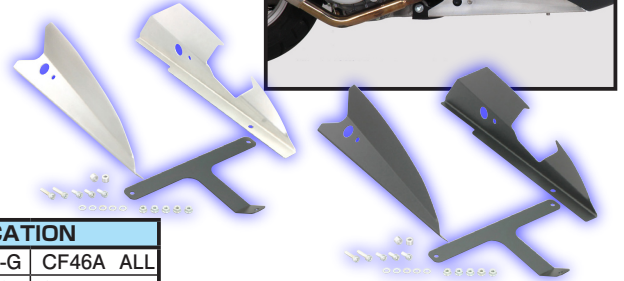

ADDRESS V125/-G UNDER GUARD

- Covers over frame
- ALUMINUM
- R & L a set (With mounting stays)
- Silver : Aluminum
- Black : Black alumite finish
- Fits with stock side stand
- * Does not fit with KITACO side stand.

MONKEY (FI) TL SEAT type 3 (STD/MESH)

- Length : 370mm
- Width : 230mm
- Thickness : 90mm
- STD and MESH, 2 types available
- Fits with stock rear carrier

APPLICATION
MONKEY (FI) FNO. AB27-1900001 ~

APPLICATION	
ADDRESS V125/-G	CF46A ALL
ADDRESS V125-G	CF4EA ALL

NAME	NO.
MONKEY (FI) TAIL LAMP SET (BULB type)	809-1137010
MONKEY (FI) TAIL LAMP SET (LED type)	809-1137310
MONKEY (FI) R SIDE COVER (WHITE)	615-1137010
MONKEY (FI) TL SEAT type3 (STD)	610-1137330
MONKEY (FI) TL SEAT type3 (MESH)	610-1137340
APE50 (FI) i-map (FUEL INJECTION CONTROL UNIT)	763-1138000
PC INTERFACE CABLE KIT for i-map	763-0500900
ADDRESS V125/-G UNDER GUARD (SILVER)	632-2407000
ADDRESS V125/-G UNDER GUARD (BLACK)	632-2407010