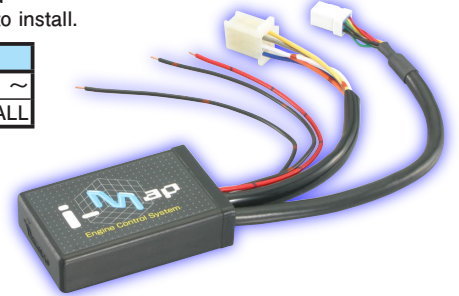

APE50 (FI) i-map (FUEL INJECTION CONTROL UNIT)

- Responds to each tuning menu.
- Can change four channels for fuel injection map by DIP switch.
- Three channels pre-installed with best fuel injection map for stock and KITACO parts.
- User can set up fuel injection map to make it responsive to another parts by the other channel. (Can choice 50cc or 82cc when setting user channel)
- * PC INTERFACE CABLE is required to update the user setting channel.
- Limiter control function included
- * Wiring modification is required to install.

APPLICATION	
APE50 (FI)	FNo.AC16-1600001 ~
APE50-D (FI)	AC18 ALL