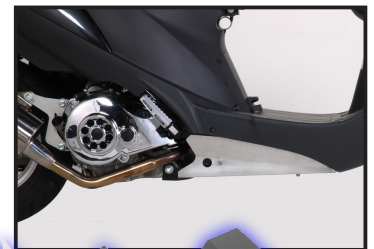

MONKEY (FI) TAIL LAMP SET (BULB/LED)

- Clear and red lens combined stylish tail lamp
- LED type & BULB type, 2 types available
- LED type : 12V HIGH-INTENSITY LED (With licence plate light)
- BULB type : 12V-10/5W CLEAR BULB
- Direct replacement for stock

APE50 (FI) i-map (FUEL INJECTION CONTROL UNIT)

- Responds to each tuning menu.
- Can change four channels for fuel injection map by DIP switch.
- Three channels pre-installed with best fuel injection map for stock and KITACO parts.
- User can set up fuel injection map to make it responsive to another parts by the other channel. (Can choice 50cc or 82cc when setting user channel)
- * PC INTERFACE CABLE is required to update the user setting channel.
- Limiter control function included
- * Wiring modification is required to install.

APPLICATION	
APE50 (FI)	FNo.AC16-1600001 ~
APE50-D (FI)	AC18 ALL

MONKEY (FI) R SIDE COVER

- ABS RESIN
- WHITE
- For DOWN MUFFLER
- * Does not fit with stock muffler or up-type muffler.

APPLICATION
MONKEY (FI) FNO. AB27-1900001 ~

ADDRESS V125/-G UNDER GUARD

- Covers over frame
- ALUMINUM
- R & L a set (With mounting stays)
- Silver : Aluminum
- Black : Black alumite finish
- Fits with stock side stand
- * Does not fit with KITACO side stand.