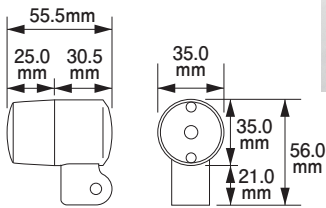

MONKEY (FI) WINKER KIT

ROUND MINI WINKER KIT

- ALUMINUM BODY
- FRONT/REAR SET (4 pieces a set of the same color)
- Special stay included
- 12V-10W bulbs included

APPLICATION

MONKEY (FI)
FNO,AB27-1900001 ~