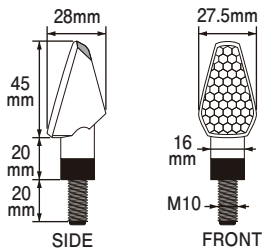

APPLICATION

MONKEY (FI)
FNO,AB27-1900001 ~

LED WINKER KIT (ST-189)

- CHROME PLATED/CLEAR LENS
- FRONT/REAR SET (4 pieces a set of the same color)
- Special stay included
- Winker relay included