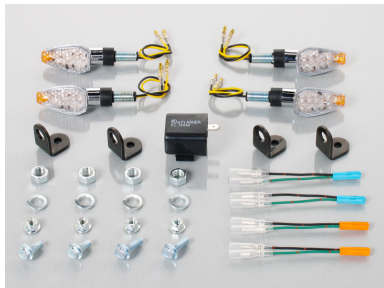

MONKEY (FI) WINKER KIT

ROUND MINI WINKER KIT

- ALUMINUM BODY
- FRONT/REAR SET (4 pieces a set of the same color)
- Special stay included
- 12V-10W bulbs included

APPLICATION

MONKEY (FI)
FNO,AB27-1900001 ~

NO.	BODY	LENS
830-1137000	BLACK	ORANGE
830-1137010	BLACK	CLEAR
830-1137020	CHROME	ORANGE
830-1137030	CHROME	CLEAR

WALENS MINI WINKER KIT

- Helps prevent damage with special stay and hard lens
- FRONT/REAR SET (4 pieces a set of the same color)
- 12V-8W bulbs included

APPLICATION

MONKEY (FI)
FNO,AB27-1900001 ~

NO.	BODY	LENS
830-1137900	BLACK	ORANGE
830-1137910	BLACK	CLEAR

LED WINKER KIT (ST-181C)

- CHROME PLATED/CLEAR LENS
- FRONT/REAR SET (4 pieces a set of the same color)
- Special stay included
- Winker relay included

APPLICATION

MONKEY (FI)
FNO,AB27-1900001 ~

LED WINKER KIT (ST-189)

- CHROME PLATED/CLEAR LENS
- FRONT/REAR SET (4 pieces a set of the same color)
- Special stay included
- Winker relay included

APPLICATION