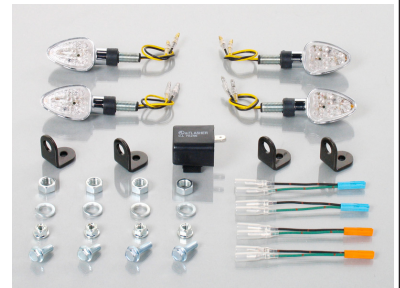

NO.	BODY	LENS
830-1137000	BLACK	ORANGE
830-1137010	BLACK	CLEAR
830-1137020	CHROME	ORANGE
830-1137030	CHROME	CLEAR

WALENS MINI WINKER KIT

- Helps prevent damage with special stay and hard lens
- FRONT/REAR SET (4 pieces a set of the same color)
- 12V-8W bulbs included

APPLICATION

MONKEY (FI)
FNO,AB27-1900001 ~

NO.	BODY	LENS
830-1137900	BLACK	ORANGE
830-1137910	BLACK	CLEAR

LED WINKER KIT (ST-181C)

- CHROME PLATED/CLEAR LENS
- FRONT/REAR SET (4 pieces a set of the same color)
- Special stay included
- Winker relay included

APPLICATION

MONKEY (FI)
FNO,AB27-1900001 ~

LED WINKER KIT (ST-189)

- CHROME PLATED/CLEAR LENS
- FRONT/REAR SET (4 pieces a set of the same color)
- Special stay included
- Winker relay included

APPLICATION

MONKEY (FI)
FNO,AB27-1900001 ~

NAME	NO.
WINKER KIT for MONKEY (FI) (ROUND MINI/BLACK/ORANGE LENS)	830-1137000
WINKER KIT for MONKEY (FI) (ROUND MINI/BLACK/CLEAR LENS)	830-1137010
WINKER KIT for MONKEY (FI) (ROUND MINI/CHROME/ORANGE LENS)	830-1137020
WINKER KIT for MONKEY (FI) (ROUND MINI/CHROME/CLEAR LENS)	830-1137030
WALENS MINI WINKER KIT for MONKEY (FI) (ORANGE LENS)	830-1137900
WALENS MINI WINKER KIT for MONKEY (FI) (CLEAR LENS)	830-1137910
LED WINKER KIT for MONKEY (FI) (ST-181C)	831-1137040
LED WINKER KIT for MONKEY (FI) (ST-189)	831-1137050