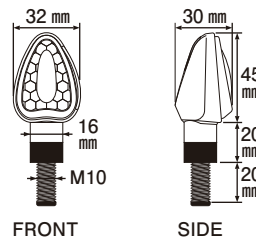

APPLICATION

MONKEY (FI)
FNO,AB27-1900001 ~

LED WINKER KIT (ST-189)

- CHROME PLATED/CLEAR LENS
- FRONT/REAR SET (4 pieces a set of the same color)
- Special stay included
- Winker relay included

APPLICATION

MONKEY (FI)
FNO,AB27-1900001 ~

NAME	NO.
WINKER KIT for MONKEY (FI) (ROUND MINI/BLACK/ORANGE LENS)	830-1137000
WINKER KIT for MONKEY (FI) (ROUND MINI/BLACK/CLEAR LENS)	830-1137010
WINKER KIT for MONKEY (FI) (ROUND MINI/CHROME/ORANGE LENS)	830-1137020
WINKER KIT for MONKEY (FI) (ROUND MINI/CHROME/CLEAR LENS)	830-1137030
WALENS MINI WINKER KIT for MONKEY (FI) (ORANGE LENS)	830-1137900
WALENS MINI WINKER KIT for MONKEY (FI) (CLEAR LENS)	830-1137910
LED WINKER KIT for MONKEY (FI) (ST-181C)	831-1137040
LED WINKER KIT for MONKEY (FI) (ST-189)	831-1137050