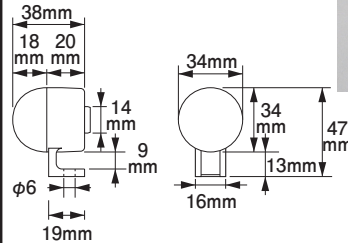

APPLICATION

MONKEY (FI)
FNO,AB27-1900001 ~

NO.	BODY	LENS
830-1137900	BLACK	ORANGE
830-1137910	BLACK	CLEAR

LED WINKER KIT (ST-181C)

- CHROME PLATED/CLEAR LENS
- FRONT/REAR SET (4 pieces a set of the same color)
- Special stay included
- Winker relay included