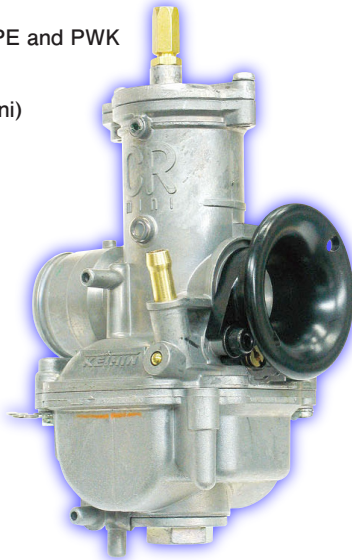

KEIHIN CR mini CARBURETOR ASSY

1. For 4 stroke mini bike race
   - PORT I.D.: 22mm
   - Uses common M/J and S/J with PE and PWK
2. OPTION PARTS
   HIGH THROTTLE SET (For CR mini)
   901-1123119
   • CABLE : 800mm/Black

※ For universal carburetor.
M/J #100, S/J #55 included