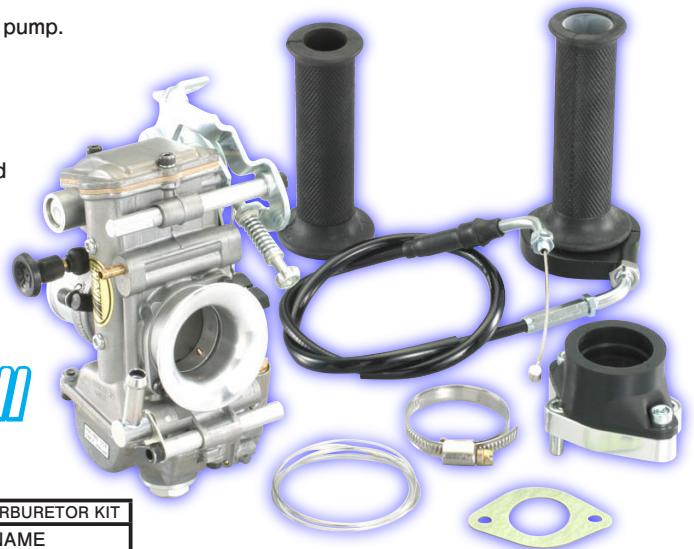

NSF100 MIKUNI TRM28/32 CARBURETOR KIT

- Provides great intake efficiency in high speed range by seal ring and thinned throttle valve.
 - Responds to rapid acceleration smoothly by hyper-nozzle and accelerator pump. Chosen plunger accelerator pump and discharges suitable fuel amount for throttle on-off speed.
 - Improves operability by using ball bearing to move throttle valve smoothly
 - Compact size and lightweight
 - Easy to change setting parts
 - Easy engine starting by separate starter function even in cold weather and can warm up steadily after fast idling.
- ※ HOSE JOINT 6mm-8mm and FUEL HOSE 8mm is required to install.

APPLICATION	
NSF100	HR01 ALL

PACKING LIST for MIKUNI TMR28 CARBURETOR KIT	
NO.	PARTS NAME
401-1418111	TMR28 CARBURETOR ASSY
410-1122900	MANIFOLD SET
413-1418210	SPIGOT (TMR28)
514-0400100	FUNNEL
901-1083113	HIGH THROTTLE SET

PACKING LIST for MIKUNI TMR32 CARBURETOR KIT	
NO.	PARTS NAME
401-1418112	TMR32 CARBURETOR ASSY
410-1122900	MANIFOLD SET
413-1418320	SPIGOT (TMR32)
514-0400200	FUNNEL
901-1083113	HIGH THROTTLE SET

OP		
PARTS NAME	TYPE	NO.
HOSE JOINT 6mm-8mm	RED	993-0006080
HOSE JOINT 6mm-8mm	BLUE	993-0016080
FUEL HOSE 8mm	GREEN	991-0800000
FUEL HOSE 8mm	PINK	991-0801000

MAIN JET, PILOT JET and JET NEEDLE for TMR28, 32 and 34 are available!

KEIHIN CR mini CARBURETOR ASSY

- For 4 stroke mini bike race
 - PORT I.D.: 22mm
 - Uses common M/J and S/J with PE and PWK
- OPTION PARTS
HIGH THROTTLE SET (For CR mini)
901-1123119
• CABLE : 800mm/Black