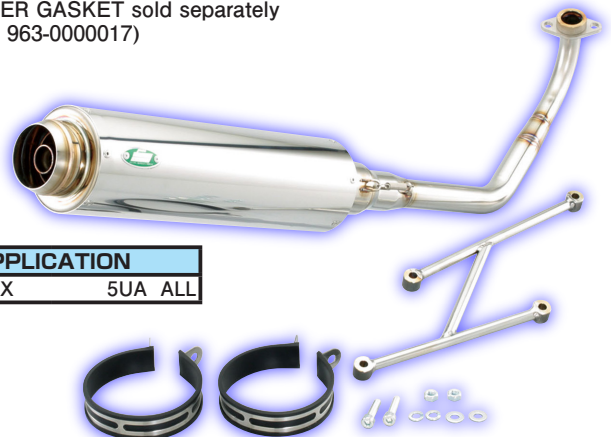

NSF100 MIKUNI TRM28/32 CARBURETOR KIT

- Provides great intake efficiency in high speed range by seal ring and thinned throttle valve.
 - Responds to rapid acceleration smoothly by hyper-nozzle and accelerator pump. Chosen plunger accelerator pump and discharges suitable fuel amount for throttle on-off speed.
 - Improves operability by using ball bearing to move throttle valve smoothly
 - Compact size and lightweight
 - Easy to change setting parts
 - Easy engine starting by separate starter function even in cold weather and can warm up steadily after fast idling.
- ※ HOSE JOINT 6mm-8mm and FUEL HOSE 8mm is required to install.

PACKING LIST for MIKUNI TMR32 CARBURETOR KIT	
NO.	PARTS NAME
401-1418112	TMR32 CARBURETOR ASSY
410-1122900	MANIFOLD SET
413-1418320	SPIGOT (TMR32)
514-0400200	FUNNEL
901-1083113	HIGH THROTTLE SET

OP		
PARTS NAME	TYPE	NO.
HOSE JOINT 6mm-8mm	RED	993-0006080
HOSE JOINT 6mm-8mm	BLUE	993-0016080
FUEL HOSE 8mm	GREEN	991-0800000
FUEL HOSE 8mm	PINK	991-0801000

MAIN JET, PILOT JET and JET NEEDLE for TMR28, 32 and 34 are available!

KEIHIN CR mini CARBURETOR ASSY

- For 4 stroke mini bike race
 - PORT I.D.: 22mm
 - Uses common M/J and S/J with PE and PWK
- OPTION PARTS
HIGH THROTTLE SET (For CR mini)
901-1123119
• CABLE : 800mm/Black

※ For universal carburetor.
M/J #100, S/J #55 included

CYGNUS X (5UA) EXEX MUFFLER

- Can fix rigidly by using stay and 2 pieces band.
 - Sounds : 88db/4250rpm
 - JMCA NO. 00642104
 - Exhaust pipe/Silencer : STAINLESS
- ※ Does not fit with stock fan cover.
Remove the fan cover or attach KITACO ALUMINUM FAN COVER TYPE 2.
※ MUFFLER GASKET sold separately
(XY-17 : 963-0000017)