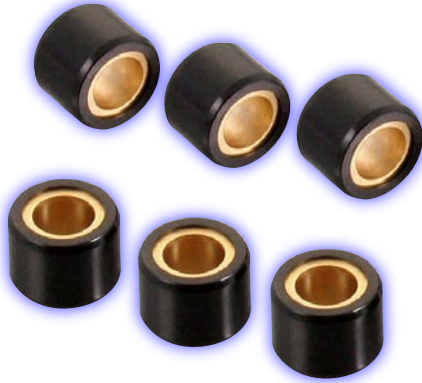

☐ SUPER ROLLER SET (ADDRESS V125/CYGNUS X, MAJESTY125)

● Chosen engineering plastic which brings out great heat resistance, stiffness and rub resistance in high temperature.

※ Weight roller is consumable parts.

Make sure to check every 3000km and replace if it shows any wear or damage.

It will wear out soon under hard driving or high level tuning.

Heavy weight 17.0g available!

■ ADDRESS V125/-G

- 6 pieces a set
- Size: O.D. 20.0mm x 15.0mm

APPLICATION	
SUZUKI (O.D. 20.0mm x 15.0mm)	
ADDRESS V125/-G	CF46A ALL (STOCK : 17g)
ADDRESS V125-G	CF4EA ALL (STOCK : 19g)

Light weight 5.0 ~ 8.0g available!

■ CYGNUS X, MAJESTY125

- 6 pieces a set
- Size: O.D. 20.0mm x 12.0mm