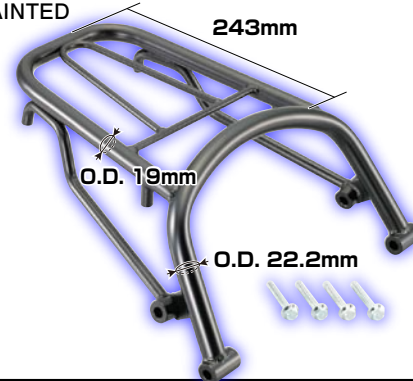

URL <http://www.kitaco.co.jp>

Customize your BW'S125 with  
KITACO CARBON parts!

APPLICATION	
BW'S125	5S9

**① METER VISOR**

- Vertically longer than stock
- CARBON (TWILL PATTERNED)
- Double-sided tape attaching type
- Size : Length 255mm  
Width 220mm

**② FUEL TANK CAP COVER**

- Dress up parts for the fuel fill opening
- CARBON (TWILL PATTERNED)
- Double-sided tape attaching type

**③ LIGHT COWL**

- CARBON (TWILL PATTERNED)
- Double-sided tape attaching type

**④ FRONT FENDER**

- CARBON (TWILL PATTERNED)

**⑤ REAR FENDER**

- CARBON (TWILL PATTERNED)

**⑥ REAR CARRIER**

- Maximum load capacity : 6kg
- STEEL/BLACK PAINTED

NAME	NO.
BW'S125 METER VISOR	670-0412700
BW'S125 GASOLINE CAP COVER	614-0412700
BW'S125 LIGHT COWL	601-0412700
BW'S125 FRONT FENDER	680-0412700
BW'S125 REAR FENDER	681-0412700
BW'S125 REAR CARRIER	539-0412000