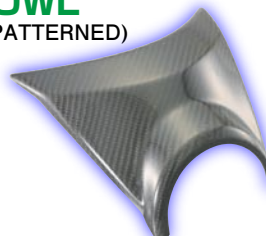

URL <http://www.kitaco.co.jp>

Customize your BW'S125 with  
KITACO CARBON parts!

APPLICATION	
BW'S125	5S9

**① METER VISOR**

- Vertically longer than stock
- CARBON (TWILL PATTERNED)
- Double-sided tape attaching type
- Size : Length 255mm  
Width 220mm

**② FUEL TANK CAP COVER**

- Dress up parts for the fuel fill opening
- CARBON (TWILL PATTERNED)
- Double-sided tape attaching type

**③ LIGHT COWL**

- CARBON (TWILL PATTERNED)
- Double-sided tape attaching type