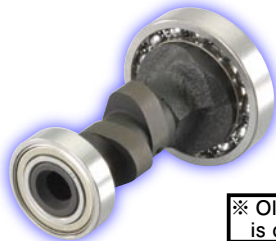

ANCHOR BASE PLATE

Anti-theft anchor available!

- Compact design and can place wherever a bike could be parked.
- Can stabilize with bike's own weight.
- STEEL/Black paint finish
- Weight : 11.0kg
- Size : L 635mm x W 420mm x H 180mm
- 4 mounting holes (O.D. 14mm)
- ※ Do not stabilize with anchor bolt at public place.

GEMMA SPEEDOMETER COVER GARNISH

High-quality and new design which is not chrome plated!

- ABS RESIN / CARBON PATTERNED (TWILL PATTERNED TYPE)
Chosen ELMARD for new material.
- Double-sided tape attaching type

APPLICATION	
GEMMA	CJ47A

New material ELMARD

Expressed CARBON / SILVER CARBON TWILL PATTERNED with ELMARD which combines 3D appearance, depth effect and premium accent.

MONKEY/GORILLA HIGH CAMSHAFT SPL

SPL HIGH CAMSHAFT is available!

- Optional new high camshaft for stock cylinder head
- Especially, improves high rev range
- VALVE TIMING ANGLE (When 1mm lifted)
- IN VALVE : (OPEN) 12° BTDC
(CLOSE) 38° ABDC
- EX VALVE : (OPEN) 50° BBDC
(CLOSE) 9° ATDC