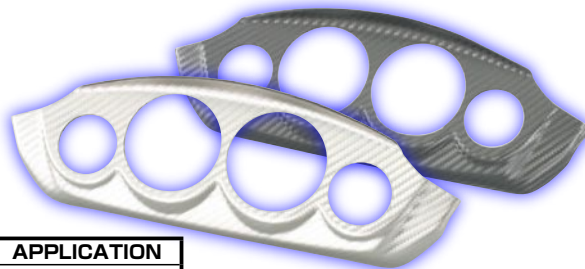

ANCHOR BASE PLATE

Anti-theft anchor available!

- Compact design and can place wherever a bike could be parked.
- Can stabilize with bike's own weight.
- STEEL/Black paint finish
- Weight : 11.0kg
- Size : L 635mm x W 420mm x H 180mm
- 4 mounting holes (O.D. 14mm)
- ※ Do not stabilize with anchor bolt at public place.

GEMMA SPEEDOMETER COVER GARNISH

High-quality and new design which is not chrome plated!

- ABS RESIN / CARBON PATTERNED (TWILL PATTERNED TYPE)
Chosen ELMARD for new material.
- Double-sided tape attaching type

APPLICATION	
GEMMA	CJ47A

New material ELMARD

Expressed CARBON / SILVER CARBON TWILL PATTERNED with ELMARD which combines 3D appearance, depth effect and premium accent.

MONKEY/GORILLA HIGH CAMSHAFT SPL

SPL HIGH CAMSHAFT is available!

- Optional new high camshaft for stock cylinder head
- Especially, improves high rev range
- VALVE TIMING ANGLE (When 1mm lifted)
- IN VALVE : (OPEN) 12° BTDC
(CLOSE) 38° ABDC
- EX VALVE : (OPEN) 50° BBDC
(CLOSE) 9° ATDC