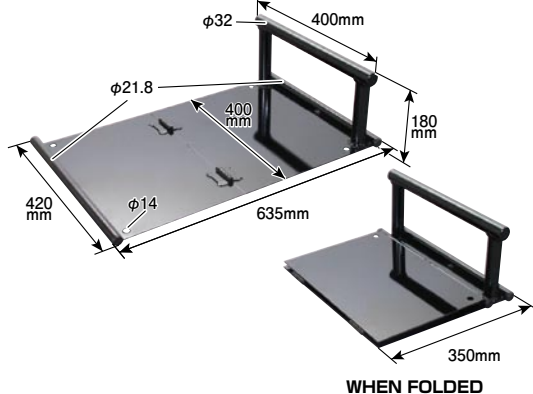

ANCHOR BASE PLATE

Anti-theft anchor available!

- Compact design and can place wherever a bike could be parked.
- Can stabilize with bike's own weight.
- STEEL/Black paint finish
- Weight : 11.0kg
- Size : L 635mm x W 420mm x H 180mm
- 4 mounting holes (O.D. 14mm)
- ※ Do not stabilize with anchor bolt at public place.

GEMMA SPEEDOMETER COVER GARNISH

High-quality and new design which is not chrome plated!

- ABS RESIN / CARBON PATTERNED (TWILL PATTERNED TYPE)
Chosen ELMARD for new material.
- Double-sided tape attaching type