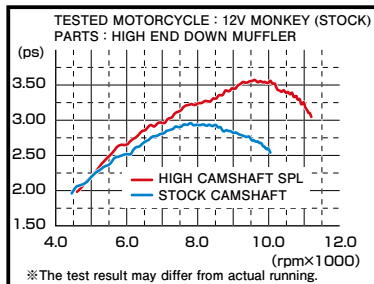

GEMMA SPEEDOMETER COVER GARNISH

High-quality and new design which is not chrome plated!

- ABS RESIN / CARBON PATTERNED (TWILL PATTERNED TYPE)
Chosen ELMARD for new material.
- Double-sided tape attaching type

- Optional new high camshaft for stock cylinder head
- Especially, improves high rev range
- VALVE TIMING ANGLE (When 1mm lifted)
- IN VALVE : (OPEN) 12° BTDC
(CLOSE) 38° ABDC
- EX VALVE : (OPEN) 50° BBDC
(CLOSE) 9° ATDC