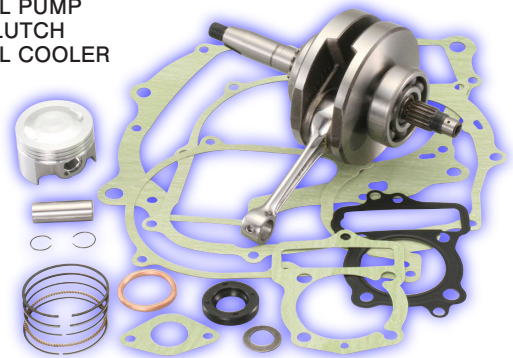

APPE50 / XR50 MOTARD 82cc ULTRA-SE BIG BORE KIT

THE STRONGEST ULTRA-SE BIG BORE KIT!

- No need to bore crankcase
- Displacement : 82cc Bore : 54mm Stroke : 35.6mm (Stock)
- Piston (R3)
- 115/125/145cc common ULTRA-SE CYLINDER HEAD (valves installed)
 - Port diameter : Intake 26mm, Exhaust 20mm
 - ULTRA-SE valve diameter : Intake 28mm, Exhaust 23mm
- Aluminum cylinder
- ※ Use oil filter to protect the engine.
- ※ Special tools are required besides the basic tools.
 - TAPPET ADJUST WRENCH (674-0900200/200)
 - THICKNESS GAUGE
- ※ Necessary to change the following parts when installing ULTRA-SE BIG BORE KIT.
 - CARBURETOR
 - CDI
 - MUFFLER
 - OIL PUMP
 - CLUTCH
 - OIL COOLER

APPLICATION	
APE50	AC16
XR50 MOTARD	AD14

APPE/XR MOTARD HIGH END DOWN MUFFLER 80/100mm

2 TYPES OF NEW RACING MUFFLER AVAILABLE!

- Silencer O.D. : 80mm and 100mm
- Race use only
- Silencer : Stainless
- Exhaust pipe : Stainless

APPLICATION	
APE50/100	AC16/HC07
XR50/100 MOTARD	AD14/HD13

- ※ Use KITACO APE KICK PEDAL (307-1122901) for XR MOTARD
- ※ Tandem step does not fit with APE100
- ※ MUFFLER GASKET sold separately (XH-10 : 963-1000010)
- ※ Does not fit with UNDER COWL

APPE100/XR100 MOTARD 125cc LIGHT STROKE UP KIT

FULLY IMPROVES TORQUE!

- Use stock head
- Race use only
- Forged piston (3R)
- Displacement : 125cc Bore : 53mm Stroke : 56.5mm (Long Stroke)
- For STROKE UP CRANKSHAFT (Does not fit with stock crankshaft)
- ※ Use oil filter to protect the engine.
- ※ Special tools are required besides the basic tools.
 - TAPPET ADJUST WRENCH (674-0900200/200)
 - SPECIAL GEAR HOLDER (HONDA : 07724-0010100)
 - THICKNESS GAUGE
- ※ Necessary to change the following parts when installing STROKE UP KIT.
 - OIL PUMP
 - CLUTCH
 - OIL COOLER