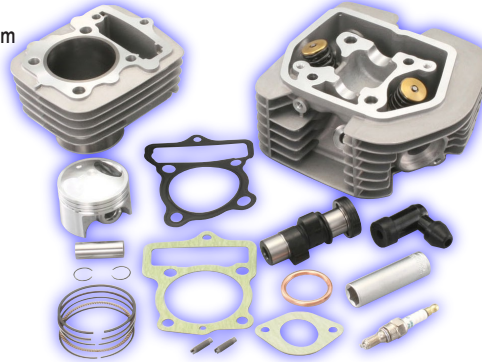

APPE50 / XR50 MOTARD 82cc ULTRA-SE BIG BORE KIT

THE STRONGEST ULTRA-SE BIG BORE KIT!

- No need to bore crankcase
- Displacement : 82cc Bore : 54mm Stroke : 35.6mm (Stock)
- Piston (R3)
- 115/125/145cc common ULTRA-SE CYLINDER HEAD (valves installed)
 - Port diameter : Intake 26mm, Exhaust 20mm
 - ULTRA-SE valve diameter : Intake 28mm, Exhaust 23mm
- Aluminum cylinder
- ※ Use oil filter to protect the engine.
- ※ Special tools are required besides the basic tools.
 - TAPPET ADJUST WRENCH (674-0900200/200)
 - THICKNESS GAUGE
- ※ Necessary to change the following parts when installing ULTRA-SE BIG BORE KIT.
 - CARBURETOR
 - CDI
 - MUFFLER
 - OIL PUMP
 - CLUTCH
 - OIL COOLER

APPLICATION	
APE50	AC16
XR50 MOTARD	AD14

APPE/XR MOTARD HIGH END DOWN MUFFLER 80/100mm

2 TYPES OF NEW RACING MUFFLER AVAILABLE!

- Silencer O.D. : 80mm and 100mm
- Race use only
- Silencer : Stainless
- Exhaust pipe : Stainless

APPLICATION	
APE50/100	AC16/HC07
XR50/100 MOTARD	AD14/HD13

- ※ Use KITACO APE KICK PEDAL (307-1122901) for XR MOTARD
- ※ Tandem step does not fit with APE100
- ※ MUFFLER GASKET sold separately (XH-10 : 963-1000010)
- ※ Does not fit with UNDER COWL

APPE100/XR100 MOTARD 125cc LIGHT STROKE UP KIT

FULLY IMPROVES TORQUE!

- Use stock head
- Race use only
- Forged piston (3R)
- Displacement : 125cc Bore : 53mm Stroke : 56.5mm (Long Stroke)
- For STROKE UP CRANKSHAFT (Does not fit with stock crankshaft)
- ※ Use oil filter to protect the engine.
- ※ Special tools are required besides the basic tools.
 - TAPPET ADJUST WRENCH (674-0900200/200)
 - SPECIAL GEAR HOLDER (HONDA : 07724-0010100)
 - THICKNESS GAUGE
- ※ Necessary to change the following parts when installing STROKE UP KIT.
 - OIL PUMP
 - CLUTCH
 - OIL COOLER