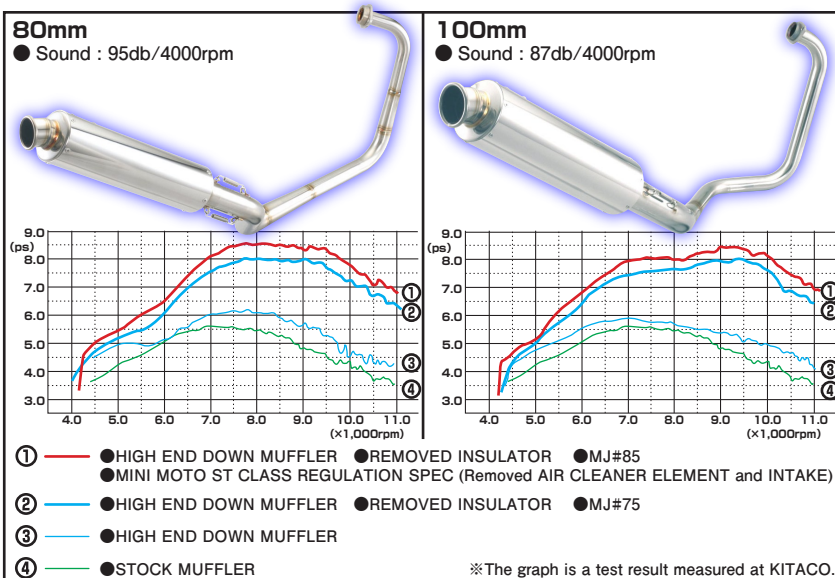

APPE50 / XR50 MOTARD 82cc ULTRA-SE BIG BORE KIT

THE STRONGEST ULTRA-SE BIG BORE KIT!

- No need to bore crankcase
- Displacement : 82cc Bore : 54mm Stroke : 35.6mm (Stock)
- Piston (R3)
- 115/125/145cc common ULTRA-SE CYLINDER HEAD (valves installed)
 - Port diameter : Intake 26mm, Exhaust 20mm
 - ULTRA-SE valve diameter : Intake 28mm, Exhaust 23mm
- Aluminum cylinder
- ※ Use oil filter to protect the engine.
- ※ Special tools are required besides the basic tools.
 - TAPPET ADJUST WRENCH (674-0900200/200)
 - THICKNESS GAUGE
- ※ Necessary to change the following parts when installing ULTRA-SE BIG BORE KIT.
 - CARBURETOR
 - CDI
 - MUFFLER
 - OIL PUMP
 - CLUTCH
 - OIL COOLER

APPE100/XR100 MOTARD 125cc LIGHT STROKE UP KIT

FULLY IMPROVES TORQUE!

- Use stock head
- Race use only
- Forged piston (3R)
- Displacement : 125cc Bore : 53mm Stroke : 56.5mm (Long Stroke)
- For STROKE UP CRANKSHAFT (Does not fit with stock crankshaft)
- ※ Use oil filter to protect the engine.
- ※ Special tools are required besides the basic tools.
 - TAPPET ADJUST WRENCH (674-0900200/200)
 - SPECIAL GEAR HOLDER (HONDA : 07724-0010100)
 - THICKNESS GAUGE
- ※ Necessary to change the following parts when installing STROKE UP KIT.
 - OIL PUMP
 - CLUTCH
 - OIL COOLER