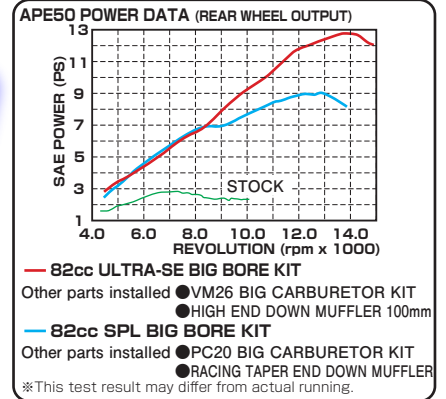

APPE50 / XR50 MOTARD 82cc ULTRA-SE BIG BORE KIT

THE STRONGEST ULTRA-SE BIG BORE KIT!

- No need to bore crankcase
- Displacement : 82cc Bore : 54mm Stroke : 35.6mm (Stock)
- Piston (R3)
- 115/125/145cc common ULTRA-SE CYLINDER HEAD (valves installed)
 - Port diameter : Intake 26mm, Exhaust 20mm
 - ULTRA-SE valve diameter : Intake 28mm, Exhaust 23mm
- Aluminum cylinder
- ※ Use oil filter to protect the engine.
- ※ Special tools are required besides the basic tools.
 - TAPPET ADJUST WRENCH (674-0900200/200)
 - THICKNESS GAUGE
- ※ Necessary to change the following parts when installing ULTRA-SE BIG BORE KIT.
 - CARBURETOR
 - CDI
 - MUFFLER
 - OIL PUMP
 - CLUTCH
 - OIL COOLER

APPLICATION	
APE50	AC16
XR50 MOTARD	AD14

APPE/XR MOTARD HIGH END DOWN MUFFLER 80/100mm

2 TYPES OF NEW RACING MUFFLER AVAILABLE!

- Silencer O.D. : 80mm and 100mm
- Race use only
- Silencer : Stainless
- Exhaust pipe : Stainless